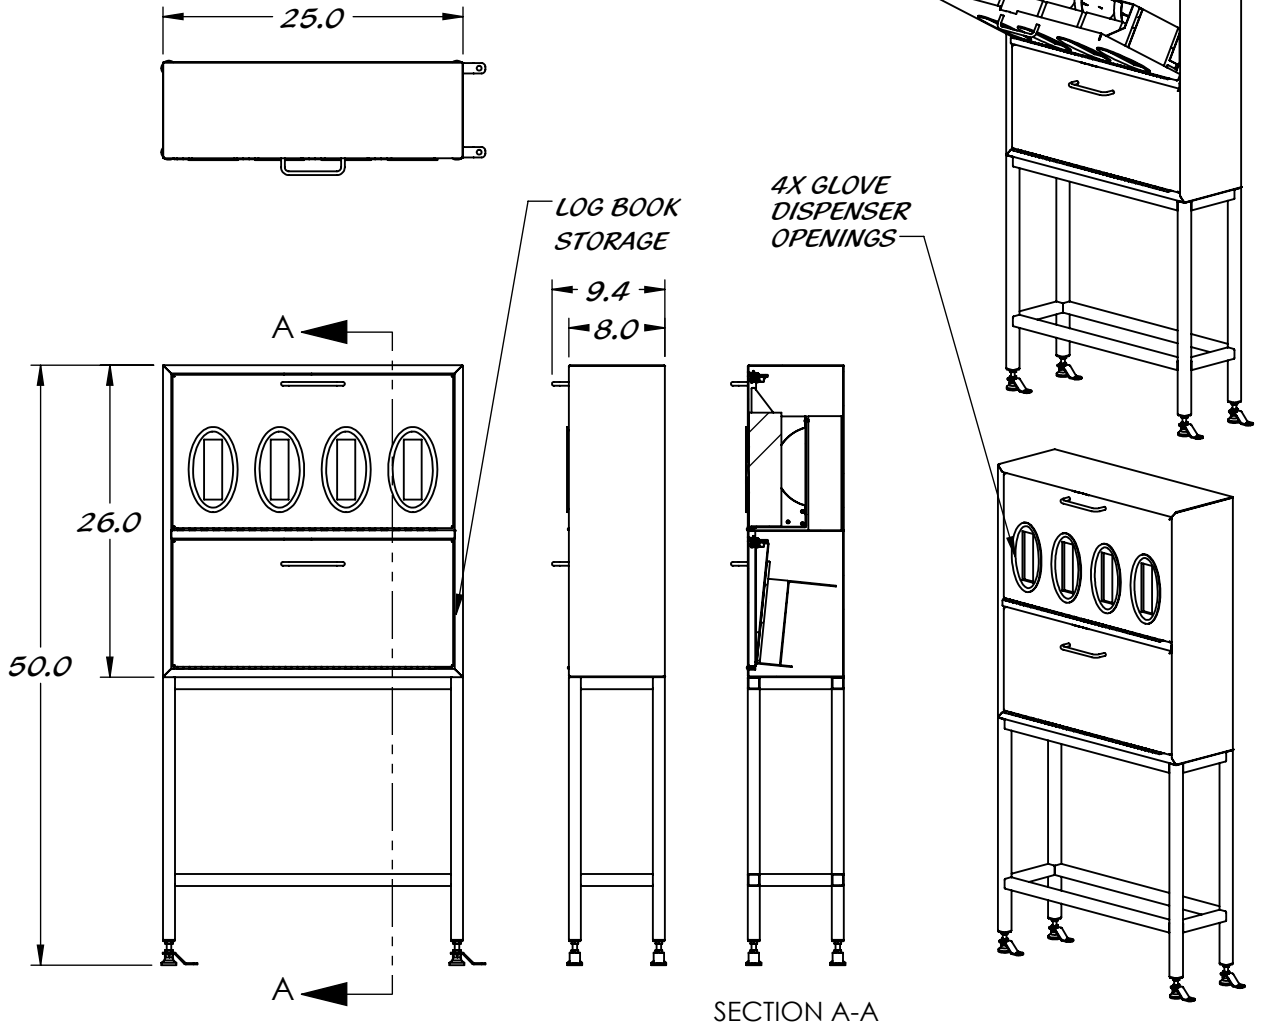

REY2532

BOXED GLOVE DISPENSER

www.reytek.com

304 STAINLESS STEEL CONSTRUCTION

ADDITIONAL STORAGE
BEHIND DISPENSER PANEL

OPEN POSITION
FOR EASY LOADING

4X GLOVE
DISPENSER
OPENINGS

LOG BOOK
STORAGE