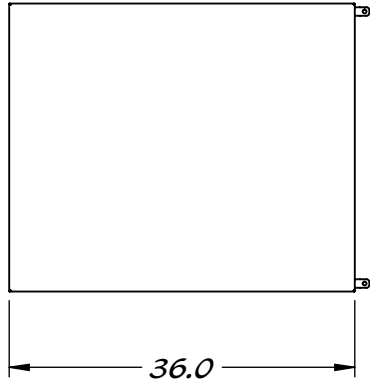

REY1423-303636

SOLID TOP TABLE W/ LEVELERS

www.reytek.com

304 STAINLESS STEEL CONSTRUCTION

*HEAVY DUTY
SOLID TOP*

*4 X TIE-DOWN
LEVELERS*

*3 X CROSSBARS ALLOW USE
OF SPACE UNDER TABLE FOR
STORAGE & SEATING*