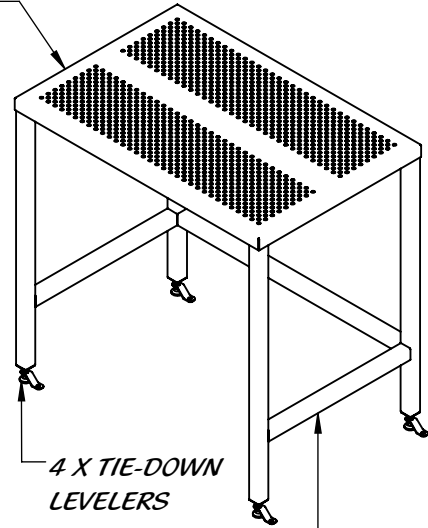

REY1424-243636

PERF TOP TABLE W/ LEVELERS

www.reytek.com

304 STAINLESS STEEL CONSTRUCTION

HEAVY DUTY
PERFORATED TOP

3 X CROSSBARS ALLOW USE
OF SPACE UNDER TABLE FOR
STORAGE & SEATING