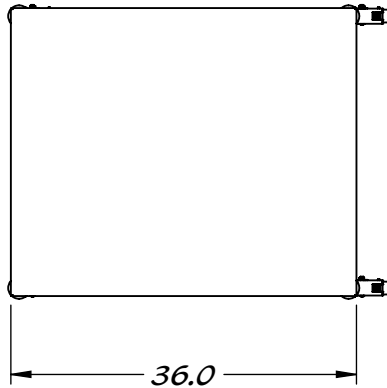

**REY1425-303636**

**SOLID TOP TABLE W/ CASTERS**

[www.reytek.com](http://www.reytek.com)

*304 STAINLESS STEEL CONSTRUCTION*

HEAVY DUTY  
SOLID TOP

4 X LOCKING  
CASTERS

3 X CROSSBARS ALLOW USE  
OF SPACE UNDER TABLE FOR  
STORAGE & SEATING