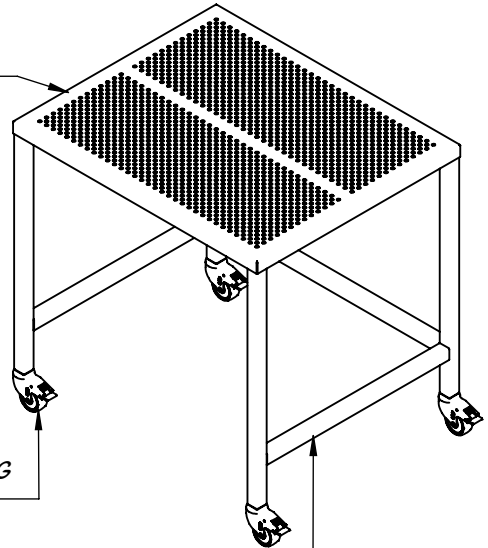

**REY1426-303636**

**PERF TOP TABLE W/ CASTERS**

[www.reytek.com](http://www.reytek.com)

304 STAINLES STEEL CONSTRUCTION

HEAVY DUTY  
PERFORATED TOP

4 X LOCKING  
CASTERS

3 X CROSSBARS ALLOW USE  
OF SPACE UNDER TABLE FOR  
STORAGE & SEATING