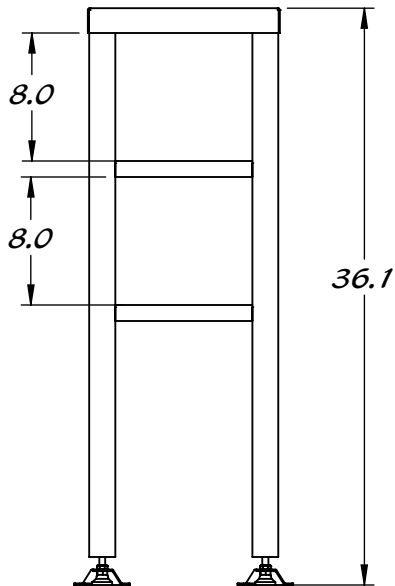

REYO181

SMALL ITEM TABLE 12" X 16" X 36" H

STAINLESS STEEL  
CONSTRUCTION

BOLT DOWN  
LEVELERS

Property of Reytek Corporation.

Use of this information without the prior consent of Reytek Corporation is strictly forbidden.