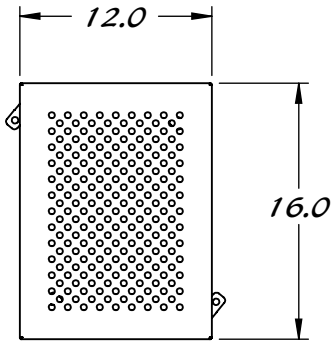

REYO181

SMALL ITEM TABLE 12" X 16" X 36" H

STAINLESS STEEL  
CONSTRUCTION

BOLT DOWN  
LEVELERS

Property of Reytek Corporation.

Use of this information without the prior consent of Reytek Corporation is strictly forbidden.