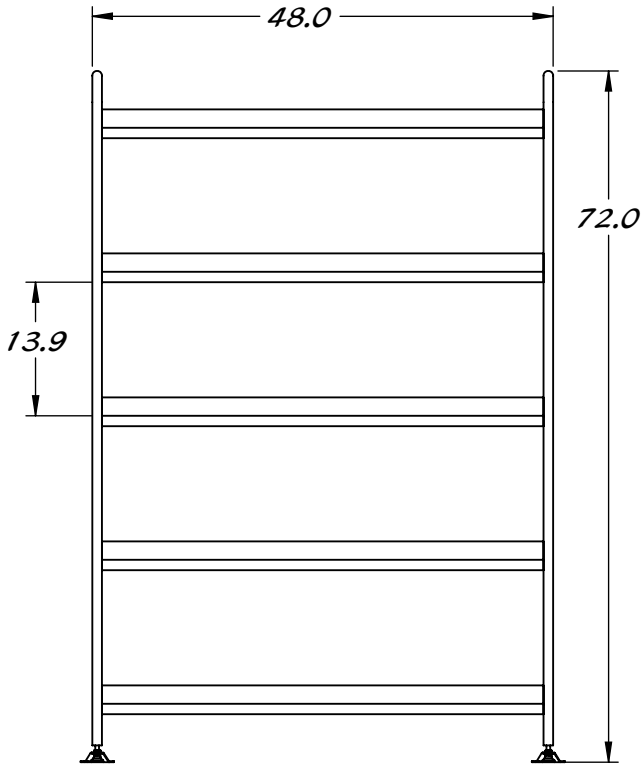

REY0219

SHELF UNIT 48 X 16 X 72

ALL STAINLESS  
STEEL CONSTRUCTION

PERFORATED  
SHELVES

2" LIP ON  
SIDES AND BACK

Property of Reytek Corporation.

Use of this information without the prior consent of Reytek Corporation is strictly forbidden.