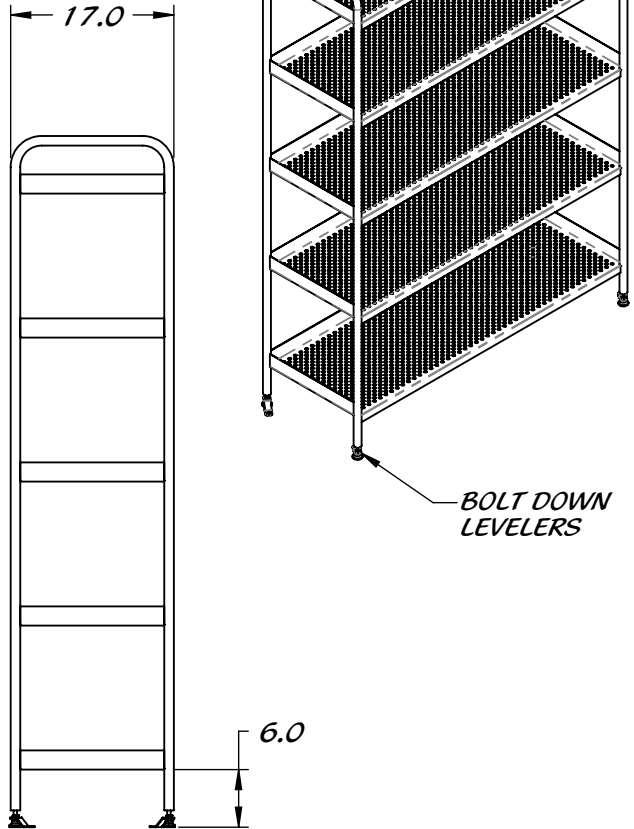

REY0219

SHELF UNIT 48 X 16 X 72

ALL STAINLESS  
STEEL CONSTRUCTION

PERFORATED  
SHELVES

2" LIP ON  
SIDES AND BACK

Property of Reytek Corporation.

Use of this information without the prior consent of Reytek Corporation is strictly forbidden.