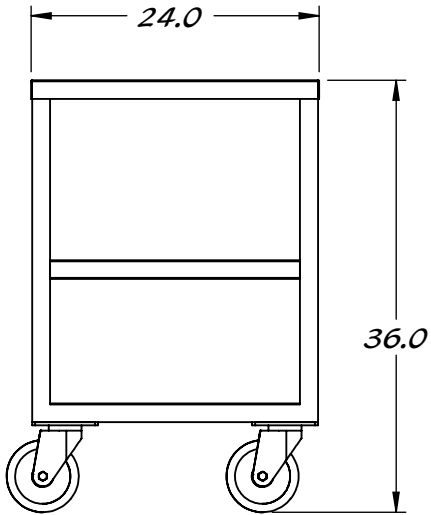

REY0334

HEAVY DUTY CART

*ALL STAINLESS STEEL
CONSTRUCTION*

*500# CAPACITY
ON TOP SHELF*

*4 SWIVEL OR
2 SWIVEL &
2 RIGID CASTERS*

Property of Reytek Corporation.

Use of this information without the prior consent of Reytek Corporation is strictly forbidden.