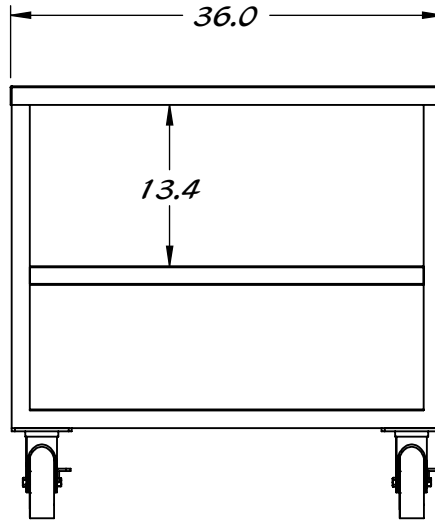

REY0334

HEAVY DUTY CART

*ALL STAINLESS STEEL
CONSTRUCTION*

*500# CAPACITY
ON TOP SHELF*

*4 SWIVEL OR
2 SWIVEL &
2 RIGID CASTERS*

Property of Reytek Corporation.

Use of this information without the prior consent of Reytek Corporation is strictly forbidden.