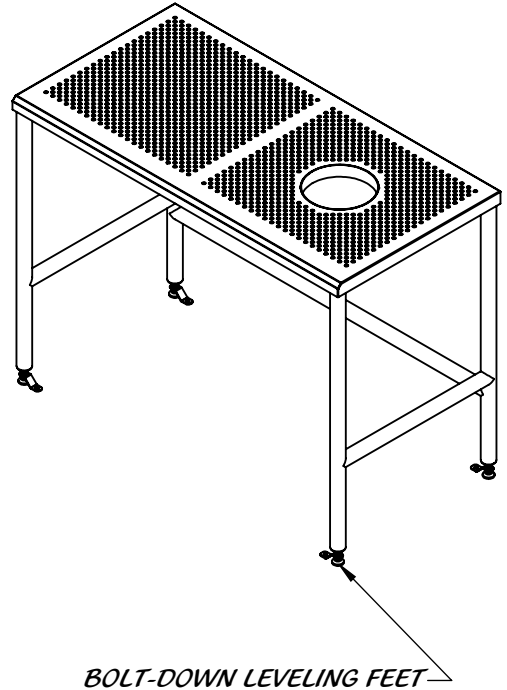

REY0485

# WIPEDOWN TABLE W/TRASH HOLE

STAINLESS STEEL  
CONSTRUCTION

BOLT-DOWN LEVELING FEET