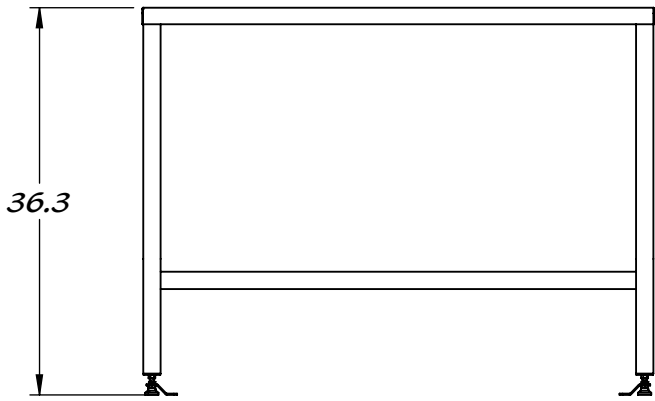

# WIPEDOWN TABLE W/TRASH HOLE

STAINLESS STEEL  
CONSTRUCTION

BOLT-DOWN LEVELING FEET