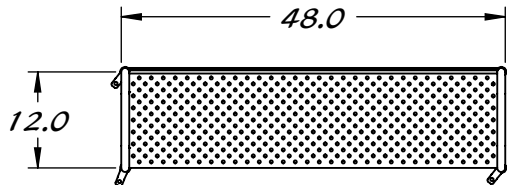

REY0493

STORAGE SHELF UNIT

STAINLESS STEEL
CONSTRUCTION

PERFORATED SHELVES

TIE DOWN
LEVELERS
1-7/8" DIA FOOT