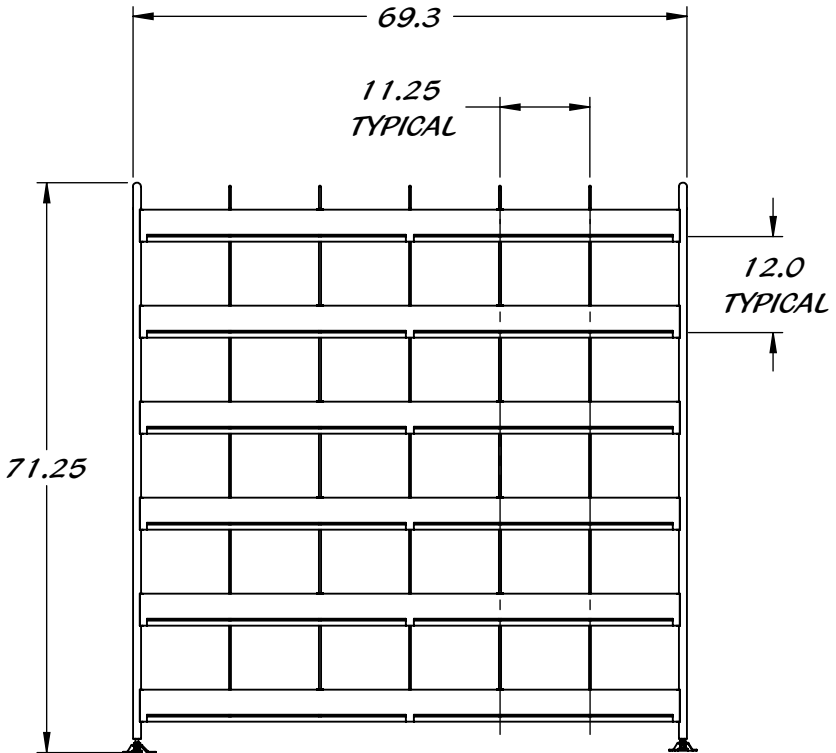

REY0632

HELMET RACK 36 SPACE

ALL STAINLESS STEEL  
CONSTRUCTION

BOLT DOWN  
FLOOR LEVELERS