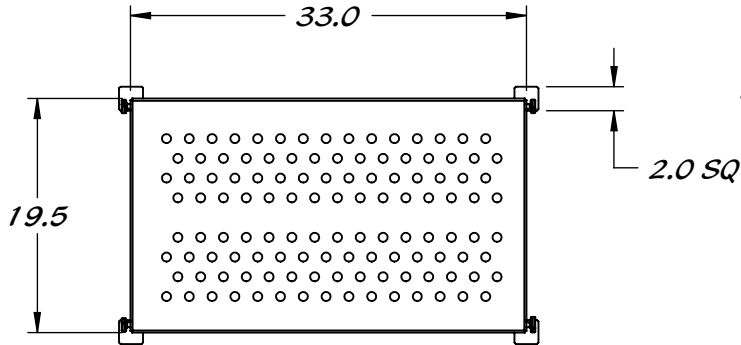

REY1007

ADJUSTABLE STEP STOOL

TOTAL WEIGHT APPX 15 LBS
HEIGHT ADJUSTABLE 6", 7", 8", 9"
CONSTRUCTION: ALUMINUM
WEIGHT CAPACITY 250 LBS

SOLID ALUMINUM LEG
ALUM FOOT PAD
ALUMINUM TUBE FRAME