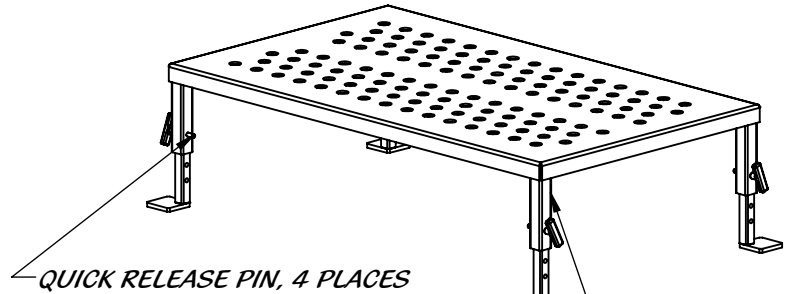

REY1007

ADJUSTABLE STEP STOOL

TOTAL WEIGHT APPX 15 LBS
HEIGHT ADJUSTABLE 6", 7", 8", 9"
CONSTRUCTION: ALUMINUM
WEIGHT CAPACITY 250 LBS

SOLID ALUMINUM LEG
ALUM FOOT PAD
ALUMINUM TUBE FRAME