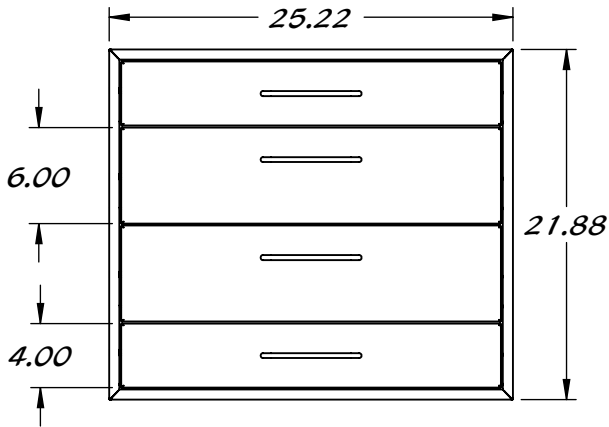

REY1037

GLOVE DRAWER CABINET

STAINLESS STEEL
CONSTRUCTION

4 COMPARTMENTS
PER DRAWER

ALUMINUM
HANDLES

STAINLESS STEEL
DRAWER SLIDES

EXISTING TABLE
SHOWN FOR REFERENCE ONLY