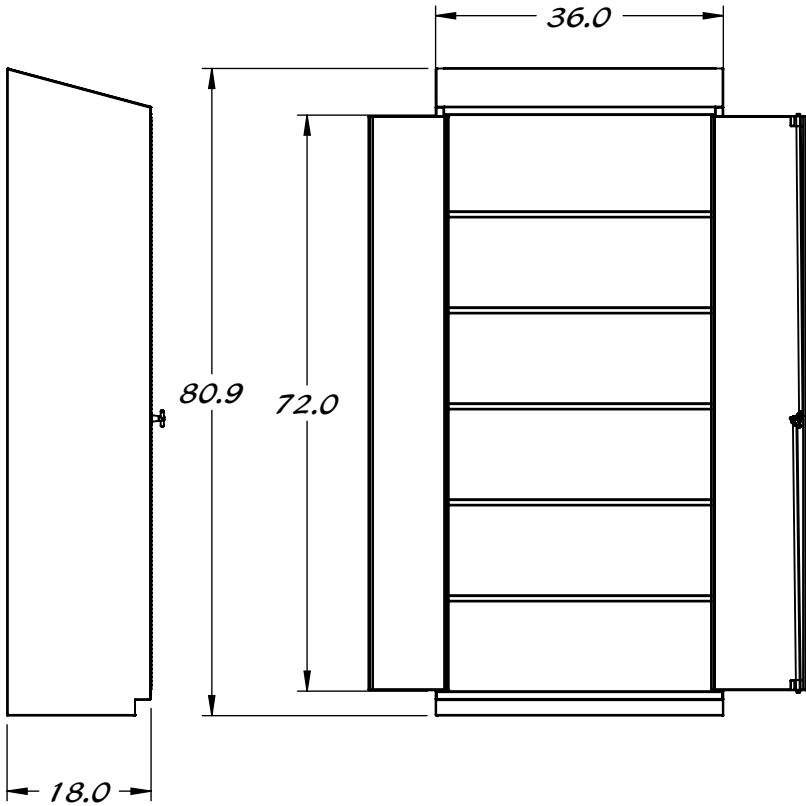

REY1082

STORAGE CABINET

5 FIXED SHELVES
MAX - 75 LBS PER SHELF

STAINLESS STEEL CONSTRUCTION

Property of Reytek Corporation.
Use of this information without the prior consent of Reytek Corporation is strictly forbidden.