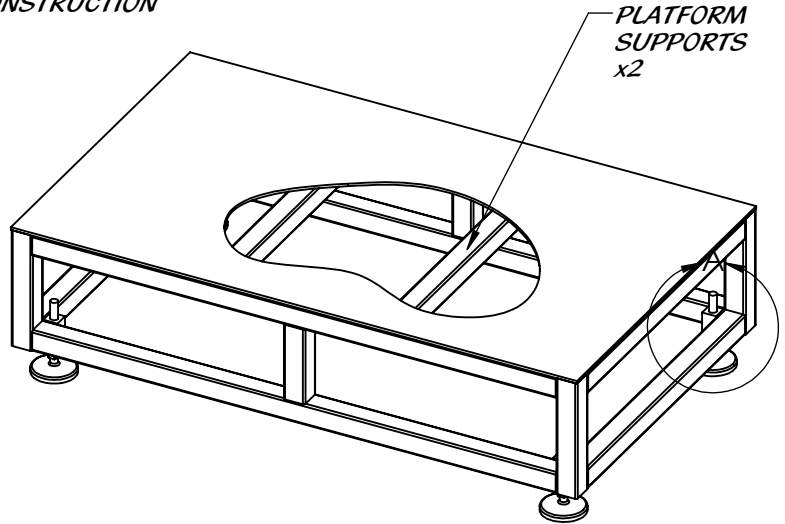

REY1100

24 X 40 ALUMINUM TREAD PLATE STEP

ALUMINUM CONSTRUCTION

GUSSET BLOCK  
WITH HELI-COIL  
INSERT

PLATFORM  
SUPPORTS  
x2

MID SPAN VERTICAL  
SUPPORT