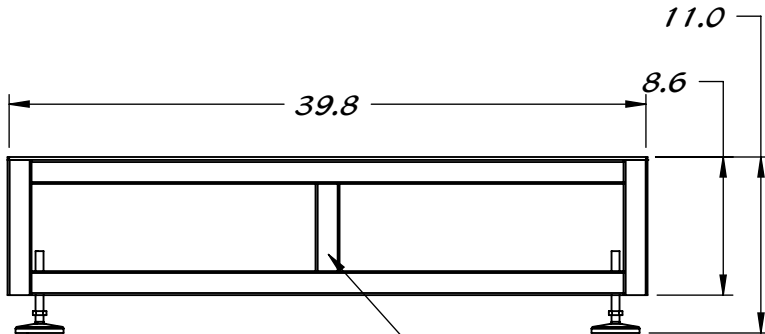

REY1100

24 X 40 ALUMINUM TREAD PLATE STEP

ALUMINUM CONSTRUCTION

GUSSET BLOCK  
WITH HELI-COIL  
INSERT

PLATFORM  
SUPPORTS  
x2

MID SPAN VERTICAL  
SUPPORT