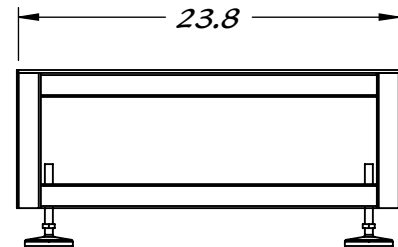

REY1100

24 X 40 ALUMINUM TREAD PLATE STEP

ALUMINUM CONSTRUCTION

GUSSET BLOCK  
WITH HELI-COIL  
INSERT

PLATFORM  
SUPPORTS  
x2

MID SPAN VERTICAL  
SUPPORT