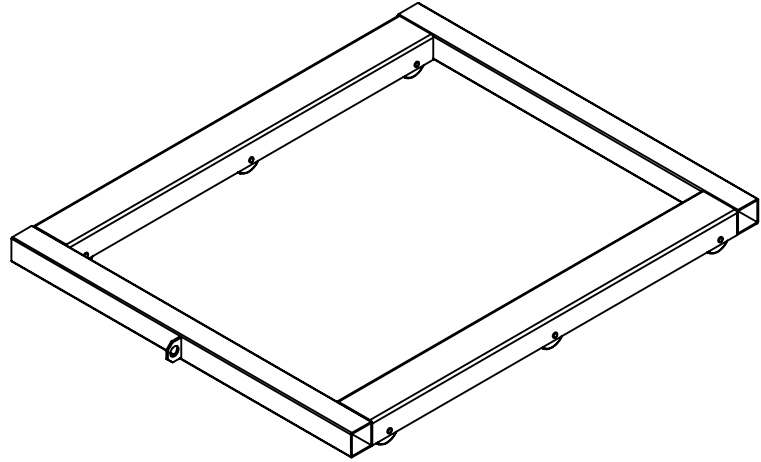

REY1109

PALLET DOLLEY

ALUMINUM CONSTRUCTION

GRAB HOOK EYELET

*CLEVIS PIN WHEEL
AXLE FOR EASY MAINTENANCE*

PHENOLIC WHEELS