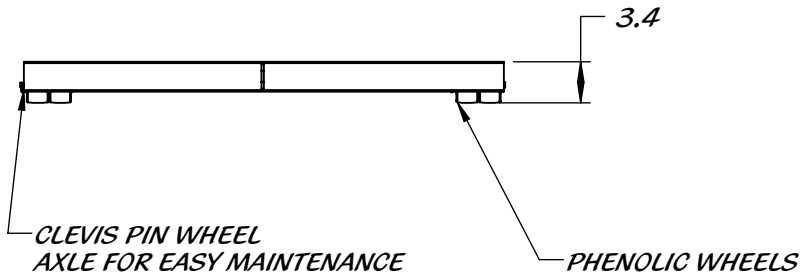

REY1109

PALLET DOLLEY

ALUMINUM CONSTRUCTION

GRAB HOOK EYELET

*CLEVIS PIN WHEEL
AXLE FOR EASY MAINTENANCE*

PHENOLIC WHEELS