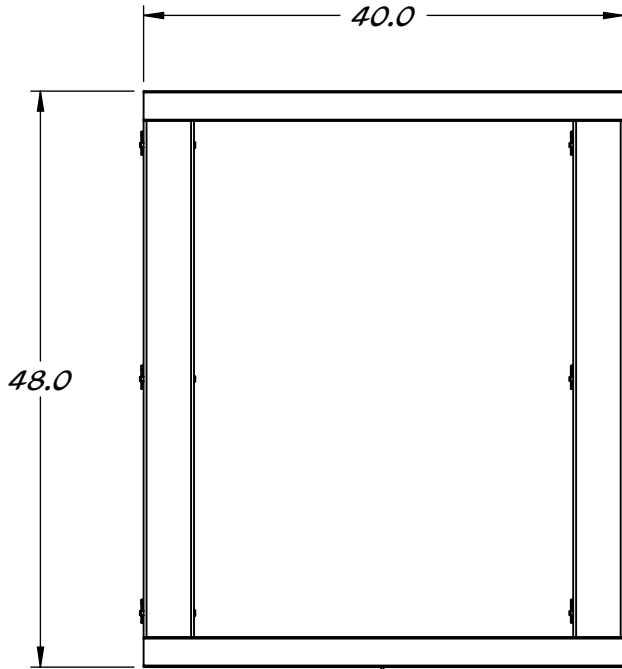

REY1109

PALLET DOLLEY

ALUMINUM CONSTRUCTION

GRAB HOOK EYELET

*CLEVIS PIN WHEEL
AXLE FOR EASY MAINTENANCE*

PHENOLIC WHEELS