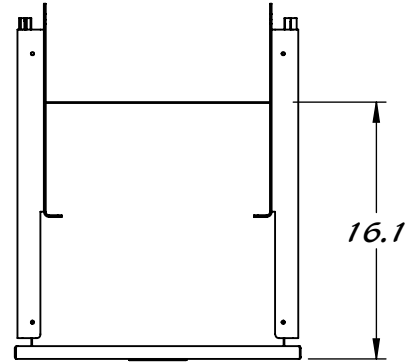

REY1267-DR161603

MW DRAWER 14 x 14 INSIDE

STAINLESS STEEL CONSTRUCTION

Component for Modular Workstation REY1267

INSIDE DIMENSIONS 14" x 14"

Property of Reytek Corporation.
Use of this information without the prior consent of Reytek Corporation is strictly forbidden.