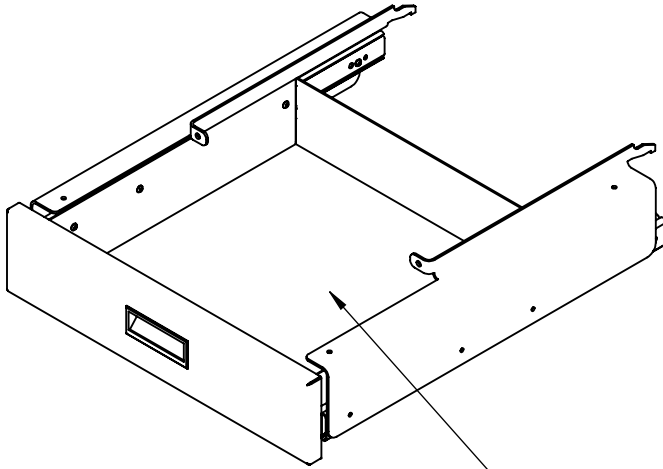

REY1267-DR161603

MW DRAWER 14 x 14 INSIDE

STAINLESS STEEL CONSTRUCTION

Component for Modular Workstation REY1267

INSIDE DIMENSIONS 14" x 14"

Property of Reytek Corporation.
Use of this information without the prior consent of Reytek Corporation is strictly forbidden.