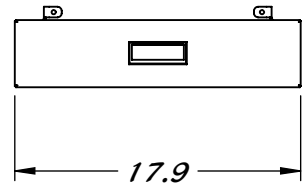

REY1267-DR161603

MW DRAWER 14 x 14 INSIDE

STAINLESS STEEL CONSTRUCTION

Component for Modular Workstation REY1267

INSIDE DIMENSIONS 14" x 14"

Property of Reytek Corporation.
Use of this information without the prior consent of Reytek Corporation is strictly forbidden.