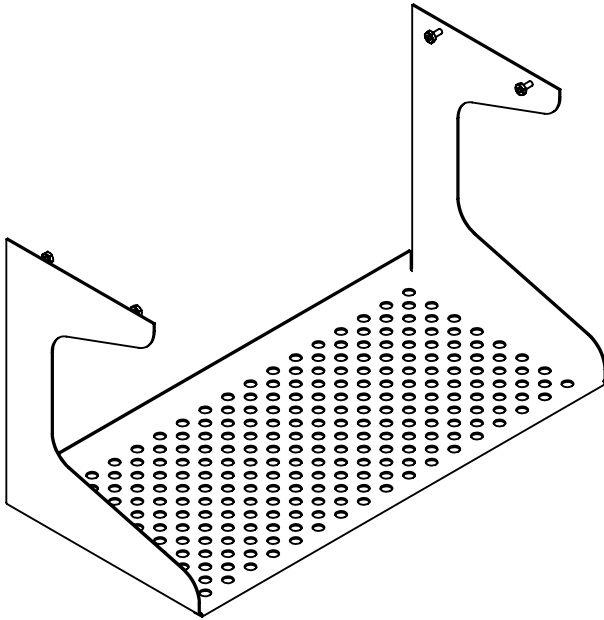

REY1267-LH75852

MW LOT BOX HANGER DOUBLE

STAINLESS STEEL CONSTRUCTION

Component for Modular Workstation REY1267

*LOT BOX NOT INCLUDED

HANGS ONTO LOT BOX SHELF REY1267-LB74851