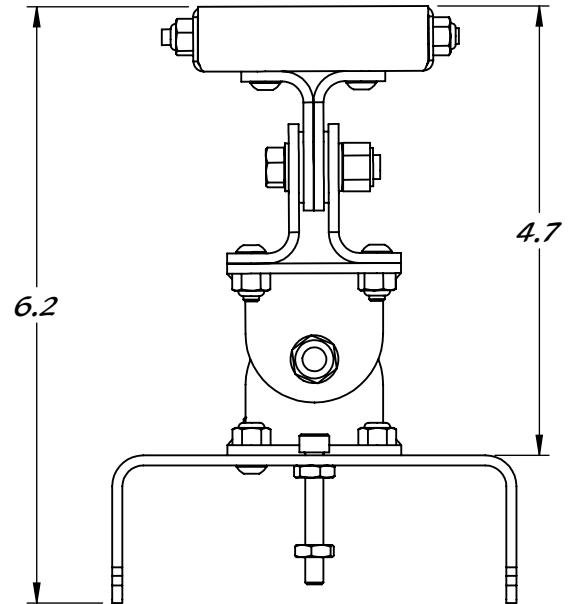

REY1267-MM102

MW Tablet Swivel Mount

STAINLESS STEEL CONSTRUCTION

Component for Modular Workstation REY1267

BRACKET TO SECURE TABLET
TO MOUNTING

Property of Reytek Corporation.

Use of this information without the prior consent of Reytek Corporation is strictly forbidden.