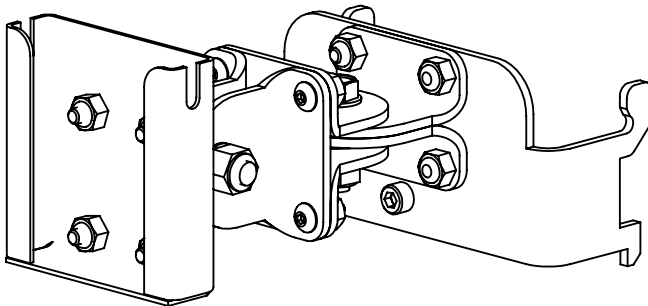

REY1267-MM102

MW Tablet Swivel Mount

STAINLESS STEEL CONSTRUCTION

Component for Modular Workstation REY1267

BRACKET TO SECURE TABLET
TO MOUNTING

Property of Reytek Corporation.

Use of this information without the prior consent of Reytek Corporation is strictly forbidden.