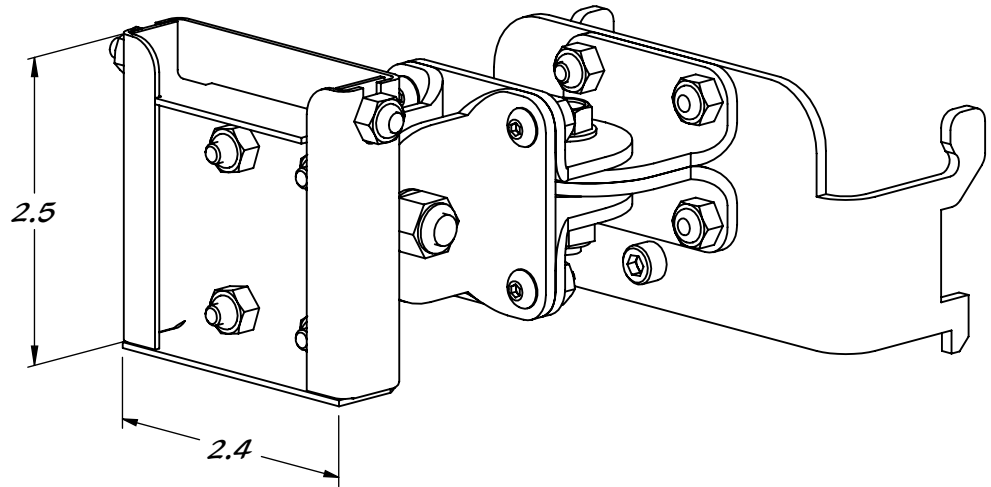

REY1267-MM102

MW Tablet Swivel Mount

STAINLESS STEEL CONSTRUCTION

Component for Modular Workstation REY1267

BRACKET TO SECURE TABLET
TO MOUNTING

Property of Reytek Corporation.

Use of this information without the prior consent of Reytek Corporation is strictly forbidden.