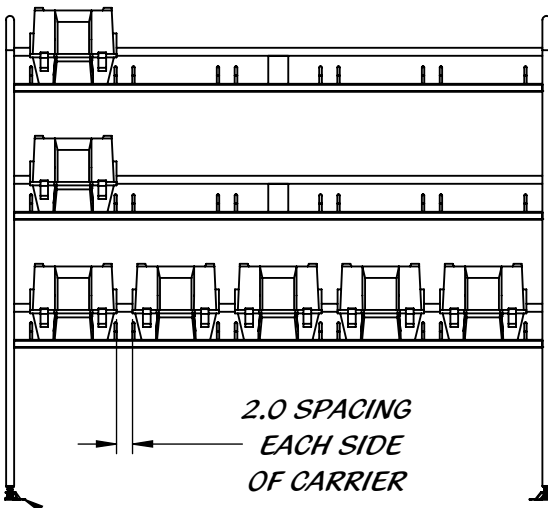

STAINLESS STEEL CONSTRUCTION

PERFORATED SHELVES

MODEL	D X L	CAPACITY
REY1289-1242	12 X 42.3	9
REY1289-1255	12 X 55.2	12
REY1289-1268	12 X 68.1	15

BOLT DOWN LEVELERS