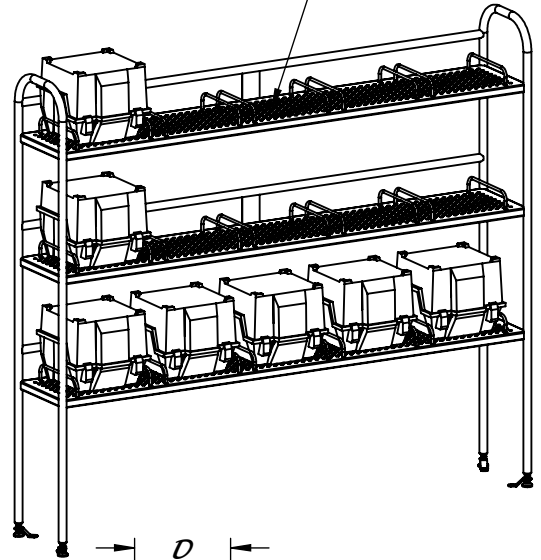

STAINLESS STEEL CONSTRUCTION

PERFORATED SHELVES

MODEL	D X L	CAPACITY
REY1289-1242	12 X 42.3	9
REY1289-1255	12 X 55.2	12
REY1289-1268	12 X 68.1	15

BOLT DOWN LEVELERS