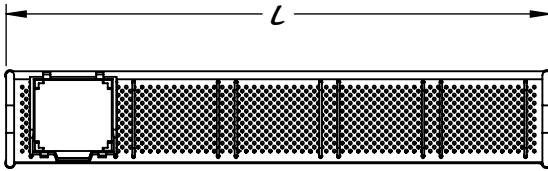

STAINLESS STEEL CONSTRUCTION

PERFORATED SHELVES

MODEL	D X L	CAPACITY
REY1289-1242	12 X 42.3	9
REY1289-1255	12 X 55.2	12
REY1289-1268	12 X 68.1	15

BOLT DOWN LEVELERS