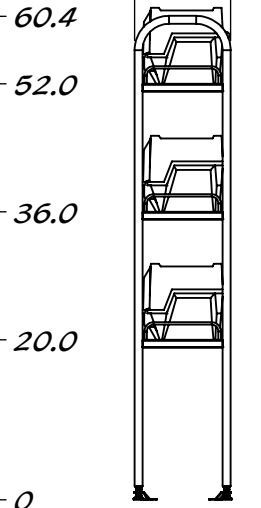

STAINLESS STEEL CONSTRUCTION

PERFORATED SHELVES

MODEL	D X L	CAPACITY
REY1289-1242	12 X 42.3	9
REY1289-1255	12 X 55.2	12
REY1289-1268	12 X 68.1	15

BOLT DOWN LEVELERS