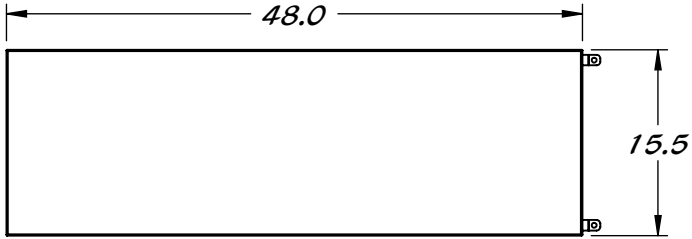

REY1422

Table 48 x 15.5 with Shelf

STAINLESS STEEL CONSTRUCTION

TIE DOWN LEVELERS