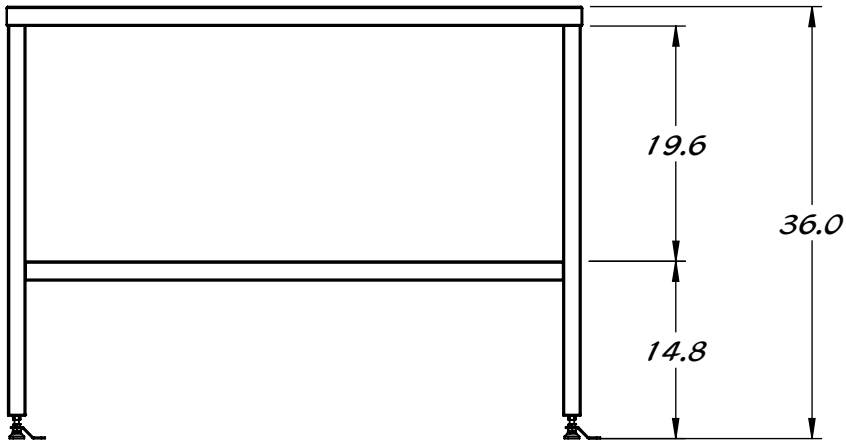

REY1422

Table 48 x 15.5 with Shelf

STAINLESS STEEL CONSTRUCTION

TIE DOWN LEVELERS