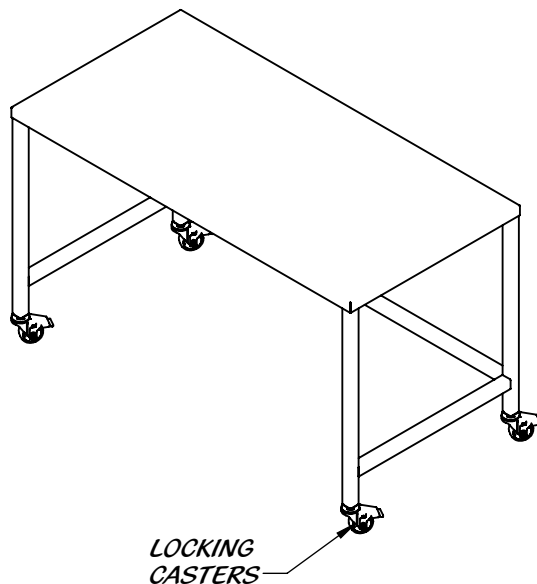

REY1425

SS HD Solid Top Rolling Table

ALL STAINLESS STEEL
CONSTRUCTION

SOLID TOP

TO ORDER SPECIFY PART NUMBER

FOR EXAMPLE

REY1425-306036 IS A TABLE 30" DEEP, 60" LONG, AND 36" HIGH

		AVAILABLE HEIGHTS
		28
		29
		30
		31
		32
		33
		34
		35
AVAILABLE LENGTHS		36
	24	37
	30	38
	36	39
	42	40
AVAILABLE DEPTH		
	48	
	60	
	72	
	84	
	96	