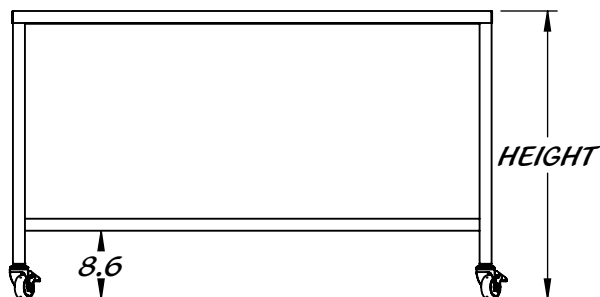

REY1425

SS HD Solid Top Rolling Table

ALL STAINLESS STEEL
CONSTRUCTION

SOLID TOP

TO ORDER SPECIFY PART NUMBER

FOR EXAMPLE

REY1425-306036 IS A TABLE 30" DEEP, 60" LONG, AND 36" HIGH

		AVAILABLE HEIGHTS
		28
		29
		30
		31
		32
		33
		34
		35
AVAILABLE LENGTHS		36
	24	37
	30	38
	36	39
	42	40
AVAILABLE DEPTH		
	48	
	60	
	72	
	84	
	96	