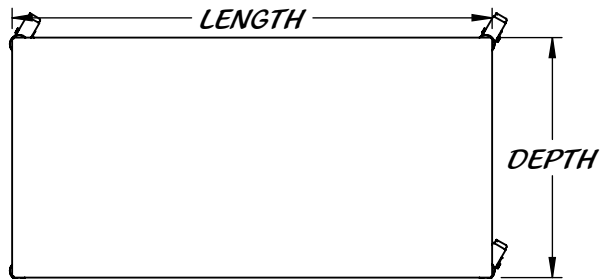

REY1425

SS HD Solid Top Rolling Table

ALL STAINLESS STEEL
CONSTRUCTION

SOLID TOP

TO ORDER SPECIFY PART NUMBER

FOR EXAMPLE

REY1425-306036 IS A TABLE 30" DEEP, 60" LONG, AND 36" HIGH

		AVAILABLE HEIGHTS
		28
		29
		30
		31
		32
		33
		34
		35
AVAILABLE LENGTHS		36
	24	37
	30	38
	36	39
	42	40
AVAILABLE DEPTH		
	48	
	60	
	72	
	84	
	96	