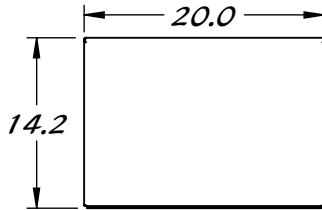

REY1473

SLOPED TOP TABLE

STAINLESS STEEL CONSTRUCTION

FRONT LIP
~ 1/2" TALL

LEVELERS w/
TIE DOWN
OR
OPTIONAL CASTERS