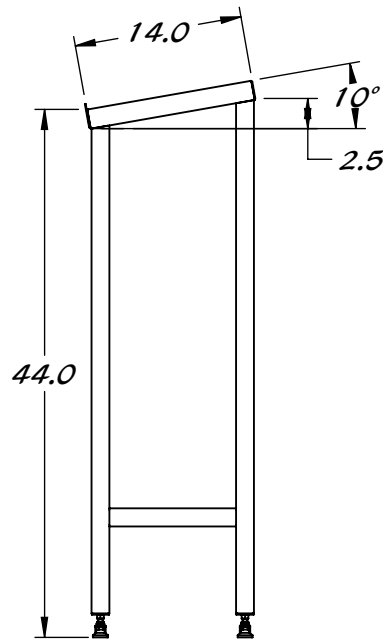

REY1473

SLOPED TOP TABLE

STAINLESS STEEL CONSTRUCTION

FRONT LIP
~ 1/2" TALL

LEVELERS w/
TIE DOWN
OR
OPTIONAL CASTERS