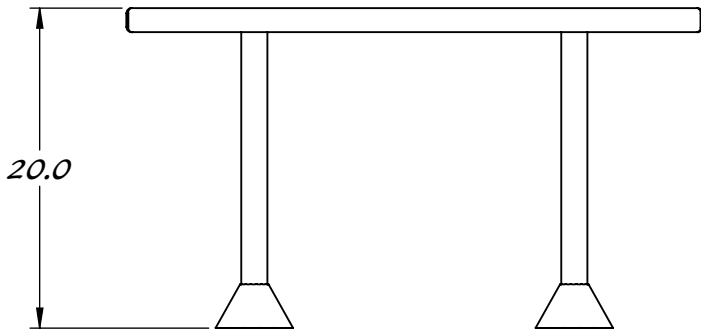

REY1480

Clean Room Bench

ALL STAINLESS STEEL CONSTRUCTION
FULLY WELDED CONSTRUCTION,
NO ASSEMBLY REQUIRED