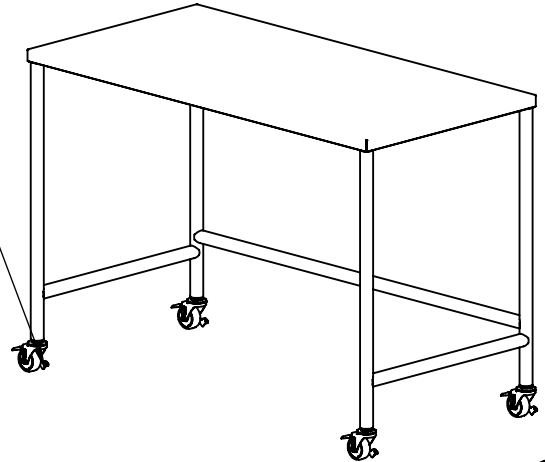

REY1573

Work Table 30 x 60 x 42

ALL STAINLESS STEEL CONSTRUCTION

STAINLESS STEEL CASTERS WITH
TOTAL LOCK (WHEEL & SWIVEL)

ADDITIONAL SUPPORT

Ø 1-5/8" TUBE FRAME