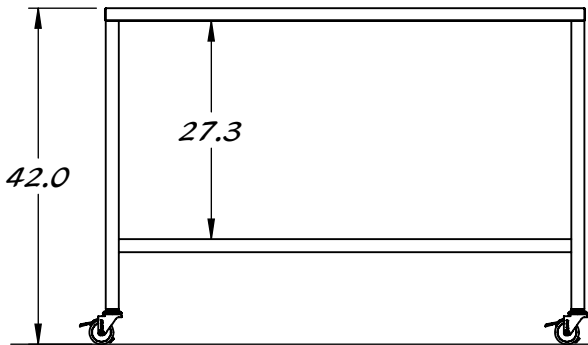

REY1573

Work Table 30 x 60 x 42

ALL STAINLESS STEEL CONSTRUCTION

STAINLESS STEEL CASTERS WITH
TOTAL LOCK (WHEEL & SWIVEL)

ADDITIONAL SUPPORT

Ø 1-5/8" TUBE FRAME