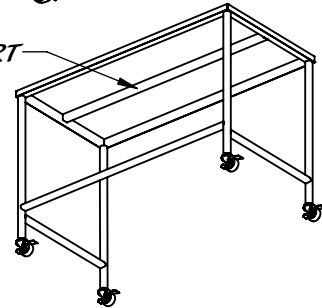

REY1573

Work Table 30 x 60 x 42

ALL STAINLESS STEEL CONSTRUCTION

STAINLESS STEEL CASTERS WITH
TOTAL LOCK (WHEEL & SWIVEL)

ADDITIONAL SUPPORT

Ø 1-5/8" TUBE FRAME