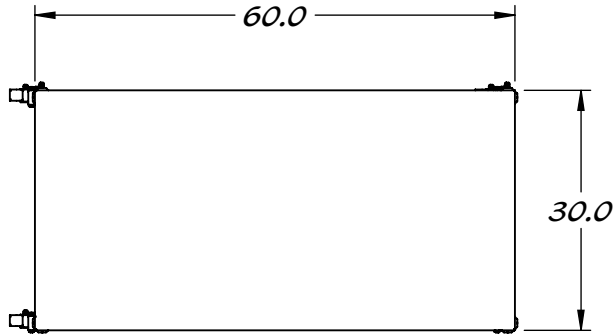

REY1573

Work Table 30 x 60 x 42

ALL STAINLESS STEEL CONSTRUCTION

STAINLESS STEEL CASTERS WITH
TOTAL LOCK (WHEEL & SWIVEL)

ADDITIONAL SUPPORT

Ø 1-5/8" TUBE FRAME