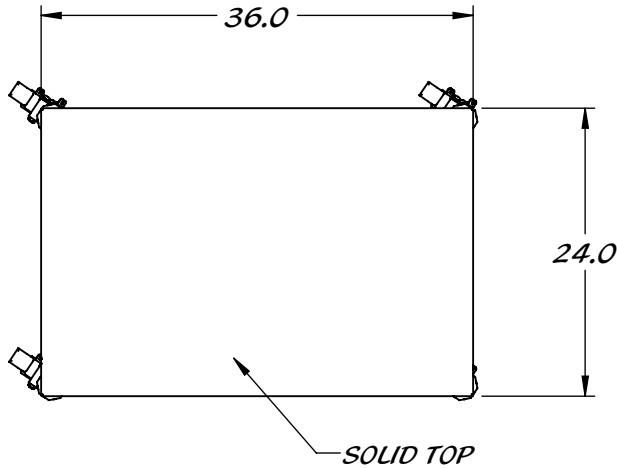

REY1575

Work Table 24 x 36 x 36

ALL STAINLESS STEEL CONSTRUCTION

DRAWER CAPACITY:
16" X 16" X 4"D

Property of Reytek Corporation.
Use of this information without the prior consent of Reytek Corporation is strictly forbidden.