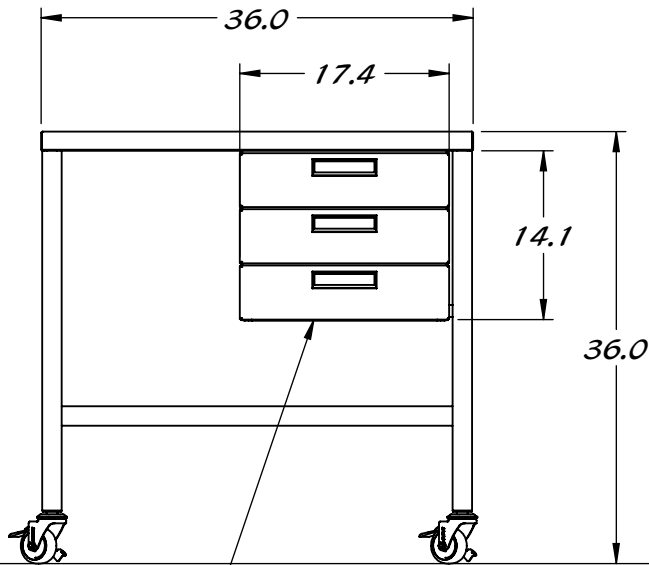

REY1575

Work Table 24 x 36 x 36

ALL STAINLESS STEEL CONSTRUCTION

DRAWER CAPACITY:
16" X 16" X 4"D

Property of Reytek Corporation.
Use of this information without the prior consent of Reytek Corporation is strictly forbidden.