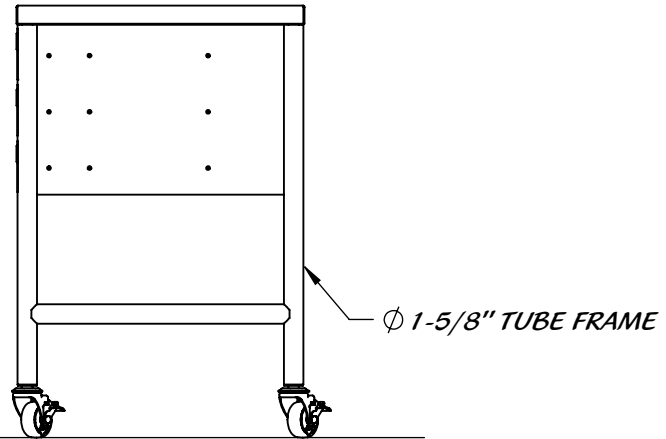

REY1575

Work Table 24 x 36 x 36

ALL STAINLESS STEEL CONSTRUCTION

DRAWER CAPACITY:
16" X 16" X 4"D

Property of Reytek Corporation.
Use of this information without the prior consent of Reytek Corporation is strictly forbidden.