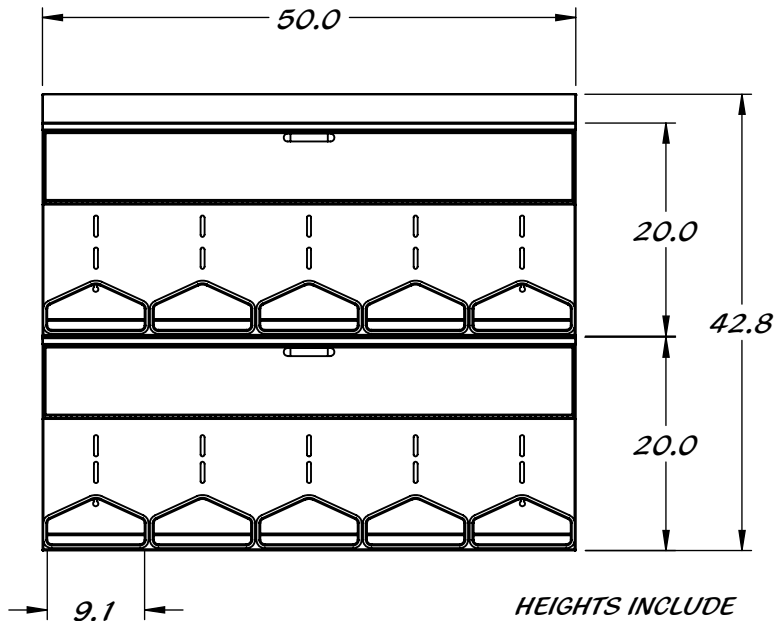

REY1605-690

WALL MOUNT HOOD & BOOT CABINET

ALL STAINLESS STEEL CONSTRUCTION

FRONT FACING DOORS OPEN AND SWING DOWNWARD FOR LOADING CABINETS

WALL MOUNT
DISPENSER CABINET -
UPPER
REY1605-600

WALL MOUNT
DISPENSER CABINET -
LOWER
REY1605-650

HEIGHTS INCLUDE
0.1" SEPARATION
BETWEEN CABINETS