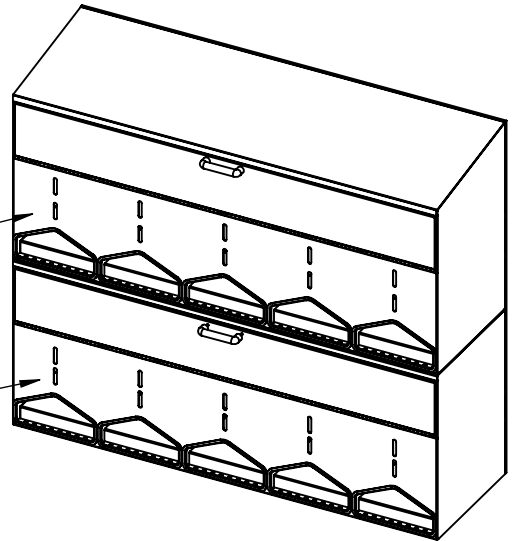

REY1605-690

WALL MOUNT HOOD & BOOT CABINET

ALL STAINLESS STEEL CONSTRUCTION

FRONT FACING DOORS OPEN AND SWING DOWNWARD FOR LOADING CABINETS

WALL MOUNT
DISPENSER CABINET -
UPPER
REY1605-600

WALL MOUNT
DISPENSER CABINET -
LOWER
REY1605-650

HEIGHTS INCLUDE
0.1" SEPARATION
BETWEEN CABINETS