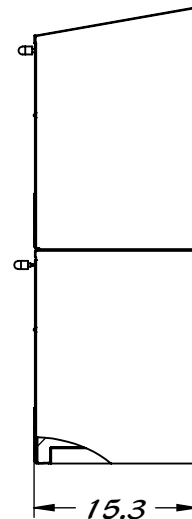

REY1605-690

WALL MOUNT HOOD & BOOT CABINET

ALL STAINLESS STEEL CONSTRUCTION

FRONT FACING DOORS OPEN AND SWING DOWNWARD FOR LOADING CABINETS

WALL MOUNT
DISPENSER CABINET -
UPPER
REY1605-600

WALL MOUNT
DISPENSER CABINET -
LOWER
REY1605-650

HEIGHTS INCLUDE
0.1" SEPARATION
BETWEEN CABINETS