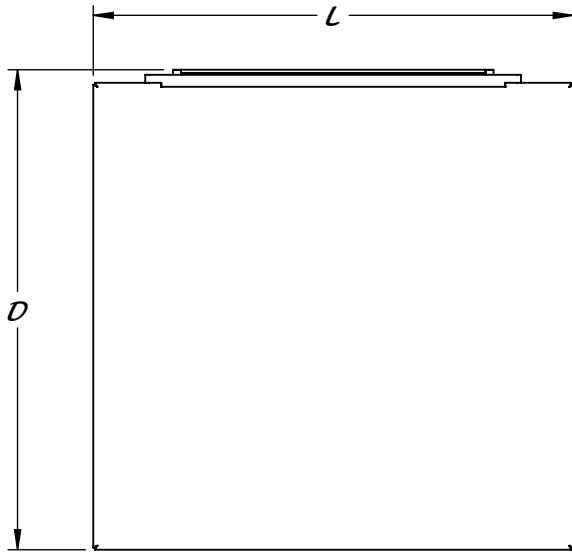

# FOLD UP SHELF

STAINLESS STEEL CONSTRUCTION

*POSITIVE STOP IN DOWN POSITION  
POSITIVE STOP UP POSITION*

	L
	10
	12
D	15
13	18
15	24

TO ORDER SPECIFY PART NUMBER

FOR EXAMPLE

REY1653-1324 IS A SHELF 13" DEEP, 24" LONG