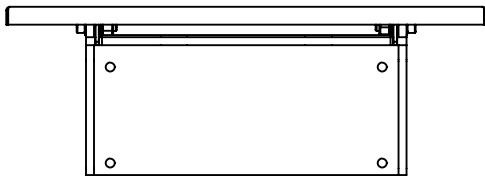

# FOLD UP SHELF

STAINLESS STEEL CONSTRUCTION

*POSITIVE STOP IN DOWN POSITION  
POSITIVE STOP UP POSITION*

	L
	10
	12
D	15
13	18
15	24

TO ORDER SPECIFY PART NUMBER

FOR EXAMPLE

REY1653-1324 IS A SHELF 13" DEEP, 24" LONG