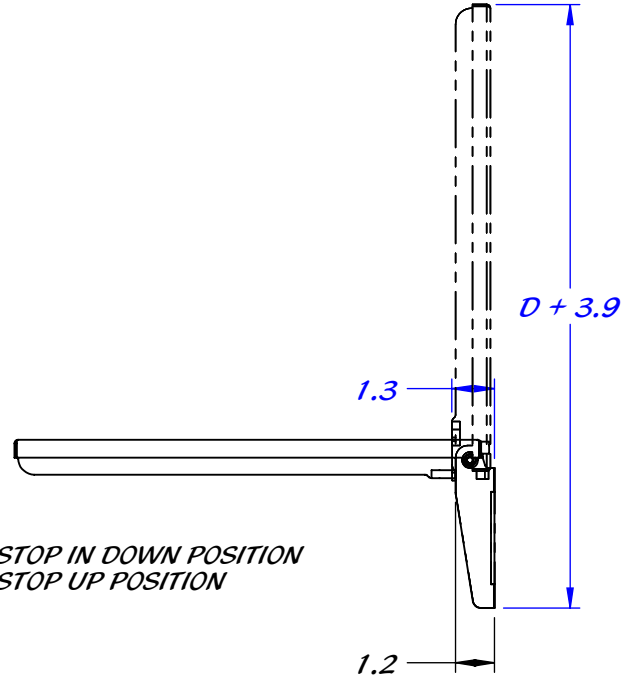

# FOLD UP SHELF

STAINLESS STEEL CONSTRUCTION

*POSITIVE STOP IN DOWN POSITION  
POSITIVE STOP UP POSITION*

	L
	10
	12
D	15
13	18
15	24

TO ORDER SPECIFY PART NUMBER

FOR EXAMPLE

REY1653-1324 IS A SHELF 13" DEEP, 24" LONG