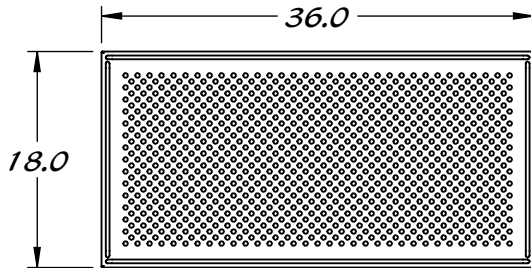

REY1658

SS TABLE 18x36x42

STAINLESS STEEL CONSTRUCTION

Property of Reytek Corporation.
Use of this information without the prior consent of Reytek Corporation is strictly forbidden.