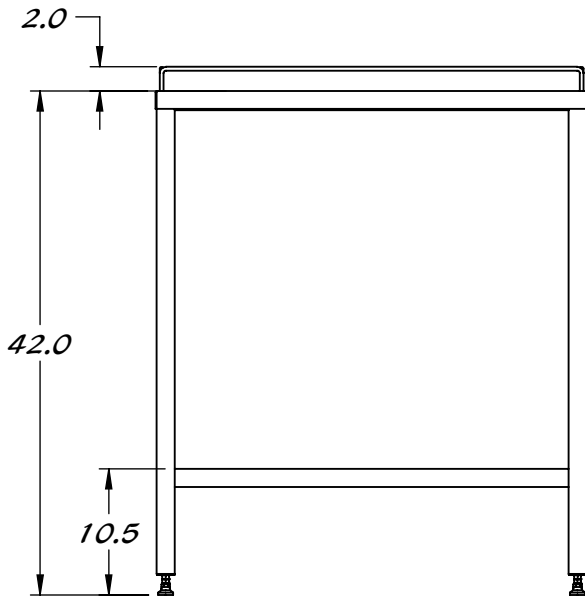

REY1658

SS TABLE 18x36x42

STAINLESS STEEL CONSTRUCTION

Property of Reytek Corporation.
Use of this information without the prior consent of Reytek Corporation is strictly forbidden.