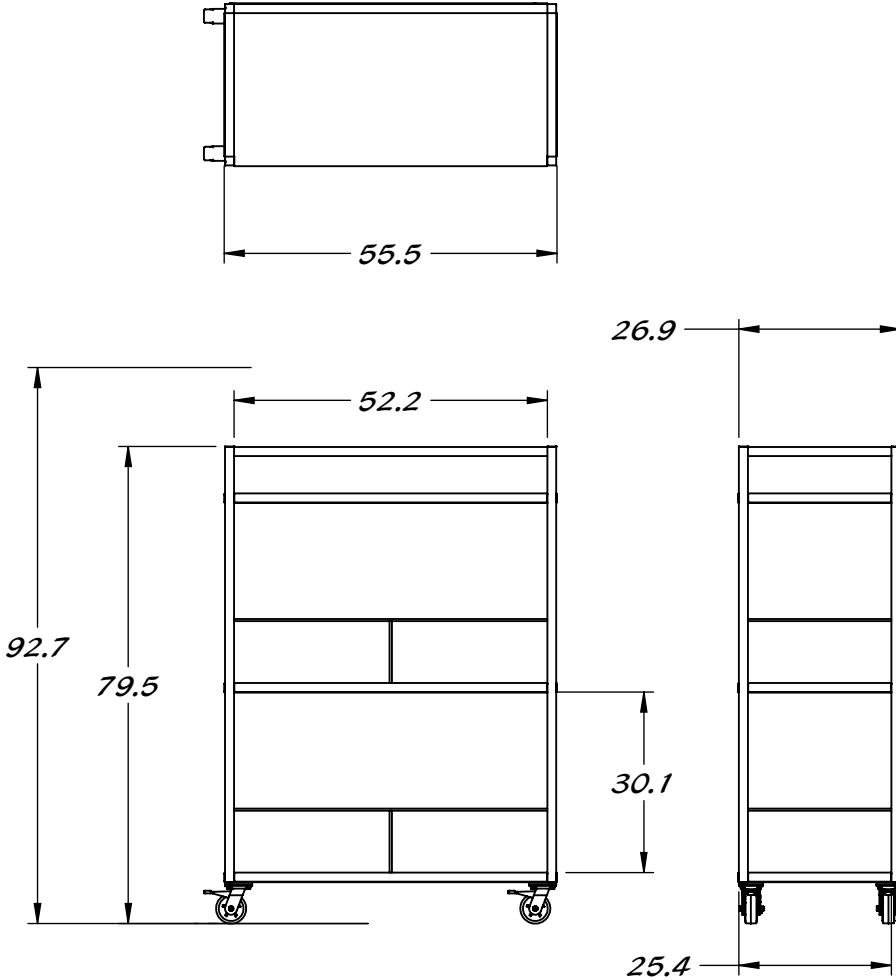

REY1666

HEAVY DUTY EQUIPMENT CART

STAINLESS STEEL CONSTRUCTION

*LOCKING CASTERS
ALL WHEELS*

900 LB WEIGHT CAPACITY