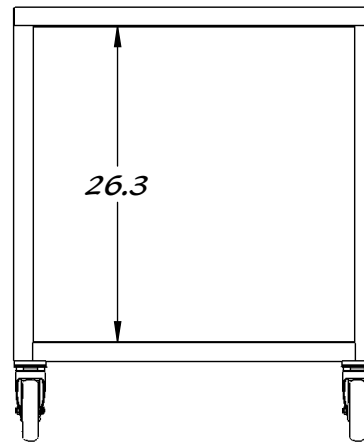

REY1737

2 SHELF CART MEDIUM DUTY

STAINLESS STEEL CONSTRUCTION

300 LB LOAD RATED TOP

4 SWIVEL OR
2 SWIVEL &
2 RIGID CASTERS

Property of Reytek Corporation.

Use of this information without the prior consent of Reytek Corporation is strictly forbidden.