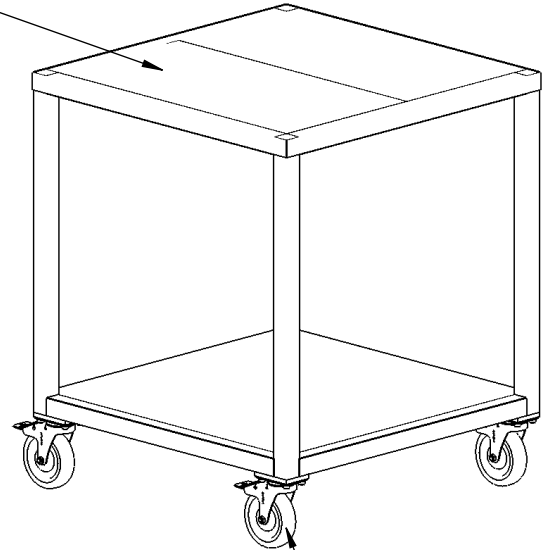

REY1737

2 SHELF CART MEDIUM DUTY

STAINLESS STEEL CONSTRUCTION

300 LB LOAD RATED TOP

4 SWIVEL OR
2 SWIVEL &
2 RIGID CASTERS

Property of Reytek Corporation.

Use of this information without the prior consent of Reytek Corporation is strictly forbidden.