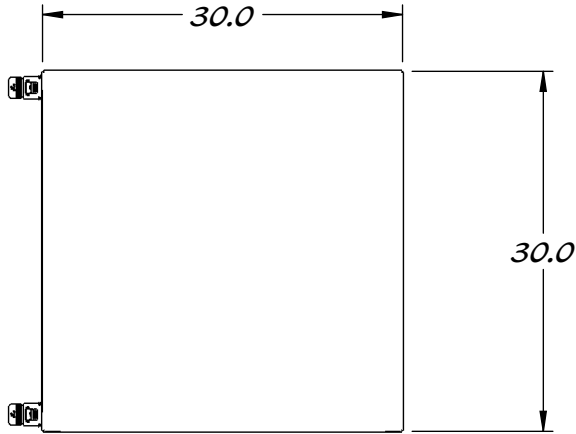

REY1737

2 SHELF CART MEDIUM DUTY

STAINLESS STEEL CONSTRUCTION

300 LB LOAD RATED TOP

4 SWIVEL OR
2 SWIVEL &
2 RIGID CASTERS

Property of Reytek Corporation.

Use of this information without the prior consent of Reytek Corporation is strictly forbidden.