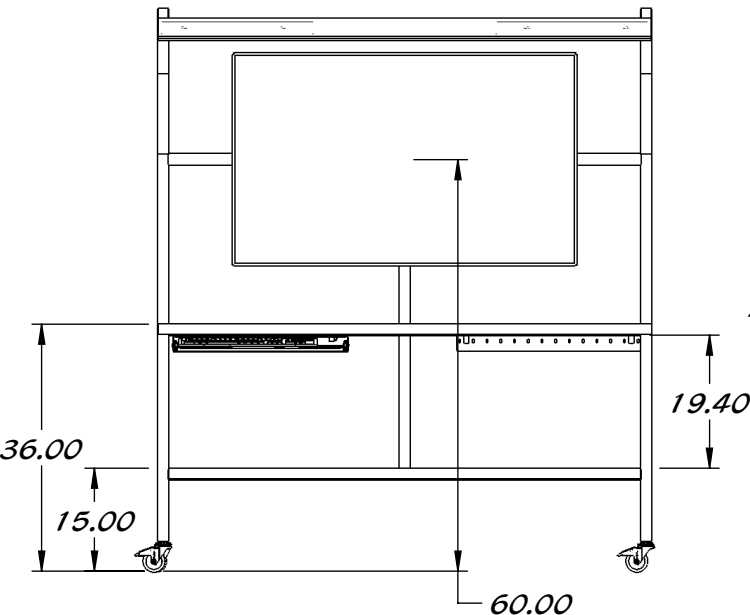

# HD WORKSTATION W/ LIGHTING

STAINLESS STEEL CONSTRUCTION

OVERHEAD FLUORESCENT LIGHTING

55" TV MONITOR NOT INCLUDED

PULL OUT KEYBOARD TRAY  
CAN BE REPOSITIONED RIGHT/LEFT

4 X STAINLESS  
STEEL LOCKING  
CASTERS