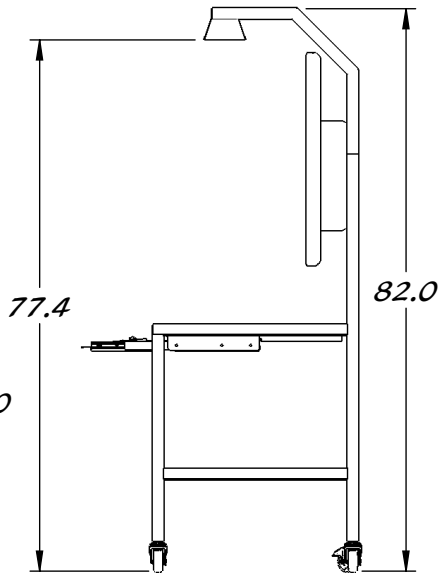

# HD WORKSTATION W/ LIGHTING

STAINLESS STEEL CONSTRUCTION

OVERHEAD FLUORESCENT LIGHTING

55" TV MONITOR NOT INCLUDED

PULL OUT KEYBOARD TRAY  
CAN BE REPOSITIONED RIGHT/LEFT

4 X STAINLESS  
STEEL LOCKING  
CASTERS