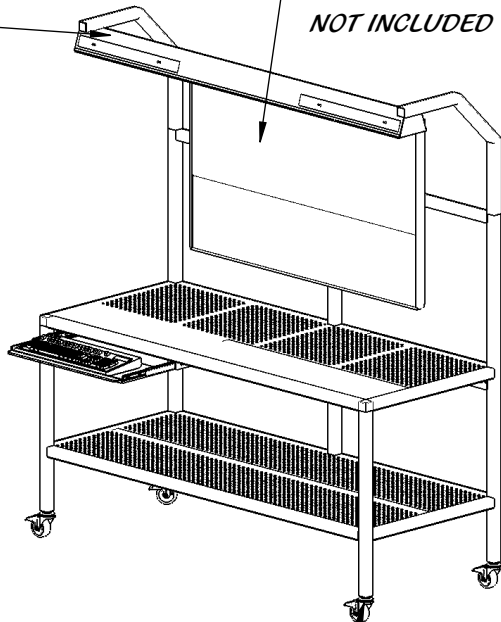

# HD WORKSTATION W/ LIGHTING

STAINLESS STEEL CONSTRUCTION

OVERHEAD FLUORESCENT LIGHTING

55" TV MONITOR NOT INCLUDED

PULL OUT KEYBOARD TRAY  
CAN BE REPOSITIONED RIGHT/LEFT

4 X STAINLESS  
STEEL LOCKING  
CASTERS