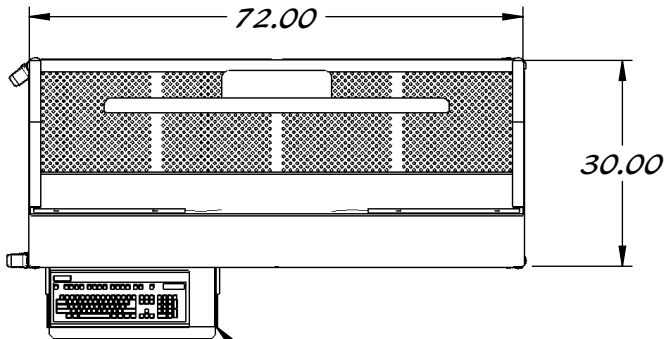

# HD WORKSTATION W/ LIGHTING

STAINLESS STEEL CONSTRUCTION

OVERHEAD FLUORESCENT LIGHTING

55" TV MONITOR NOT INCLUDED

PULL OUT KEYBOARD TRAY  
CAN BE REPOSITIONED RIGHT/LEFT

4 X STAINLESS  
STEEL LOCKING  
CASTERS