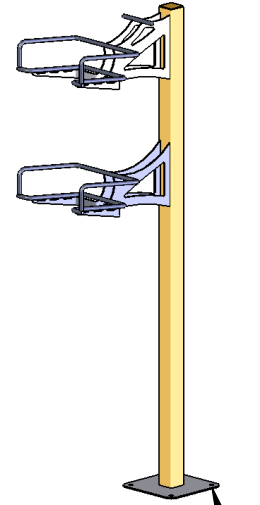

REY1780

VERTICAL LOT BOX STAND

STAINLESS STEEL CONSTRUCTION

BOX IN UPPER
HOLDER CAN BE IN
OPEN OR CLOSED
POSITION

LOWER HOLDER
FOR STORAGE

BOLT DOWN
ONLY