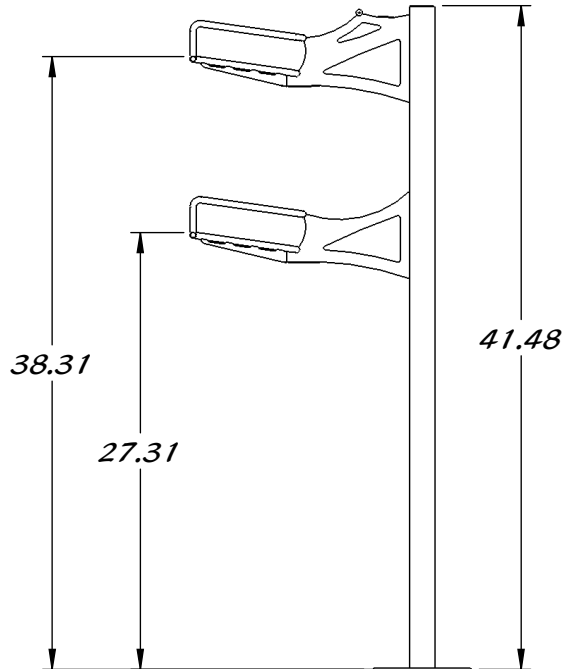

REY1780

VERTICAL LOT BOX STAND

STAINLESS STEEL CONSTRUCTION

BOX IN UPPER
HOLDER CAN BE IN
OPEN OR CLOSED
POSITION

LOWER HOLDER
FOR STORAGE

BOLT DOWN
ONLY