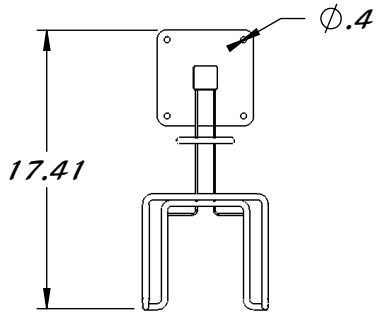

REY1780

VERTICAL LOT BOX STAND

STAINLESS STEEL CONSTRUCTION

BOX IN UPPER
HOLDER CAN BE IN
OPEN OR CLOSED
POSITION

LOWER HOLDER
FOR STORAGE

BOLT DOWN
ONLY