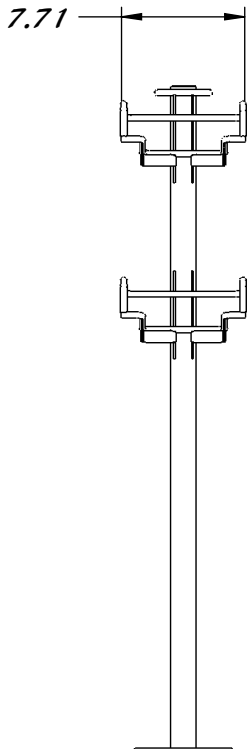

REY1780

VERTICAL LOT BOX STAND

STAINLESS STEEL CONSTRUCTION

BOX IN UPPER
HOLDER CAN BE IN
OPEN OR CLOSED
POSITION

LOWER HOLDER
FOR STORAGE

BOLT DOWN
ONLY