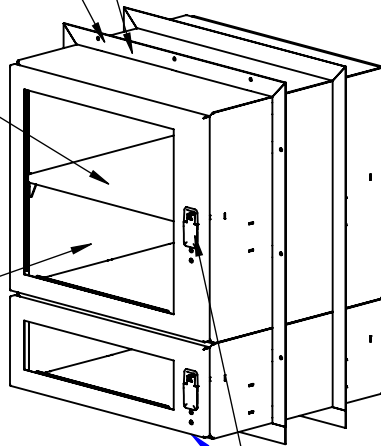

STAINLESS STEEL CONSTRUCTION

MOUNTING HOLES FOR 1/4" SCREW

ADJUSTABLE MOUNTING FLANGES
3" MIN/6" MAX WALL THICKNESS

REMOVABLE SHELF

TEMPERED SAFETY GLASS WINDOW

FLUSH MOUNT LATCH

19.0
INSIDE

20.00

MECHANICALLY INTERLOCKED
ONLY ONE SIDE
CAN BE OPEN
AT ANY TIME