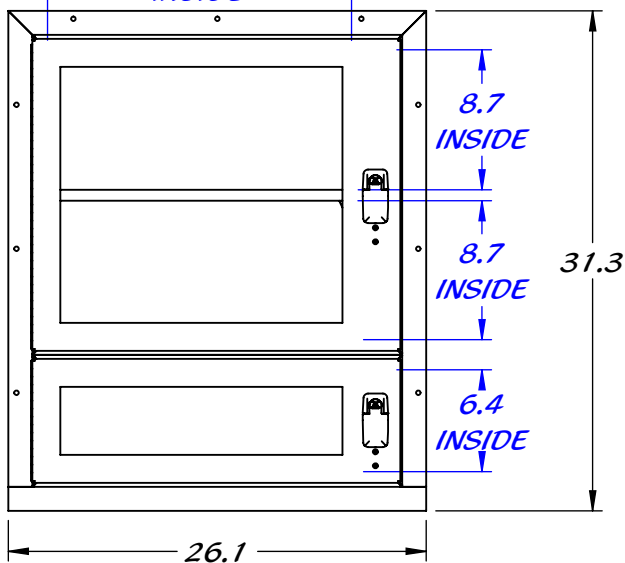

STAINLESS STEEL CONSTRUCTION

MOUNTING HOLES FOR 1/4" SCREW

ADJUSTABLE MOUNTING FLANGES
3" MIN/6" MAX WALL THICKNESS

REMOVABLE SHELF

TEMPERED SAFETY GLASS WINDOW

FLUSH MOUNT LATCH

19.0
INSIDE

20.00

MECHANICALLY INTERLOCKED
ONLY ONE SIDE
CAN BE OPEN
AT ANY TIME