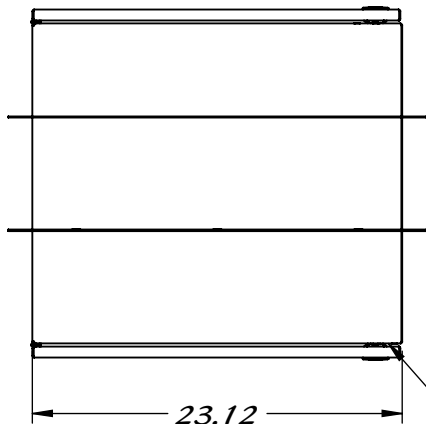

STAINLESS STEEL CONSTRUCTION

MOUNTING HOLES FOR 1/4" SCREW

ADJUSTABLE MOUNTING FLANGES
3" MIN/6" MAX WALL THICKNESS

REMOVABLE SHELF

TEMPERED SAFETY GLASS WINDOW

FLUSH MOUNT LATCH

19.0
INSIDE

20.00

MECHANICALLY INTERLOCKED
ONLY ONE SIDE
CAN BE OPEN
AT ANY TIME