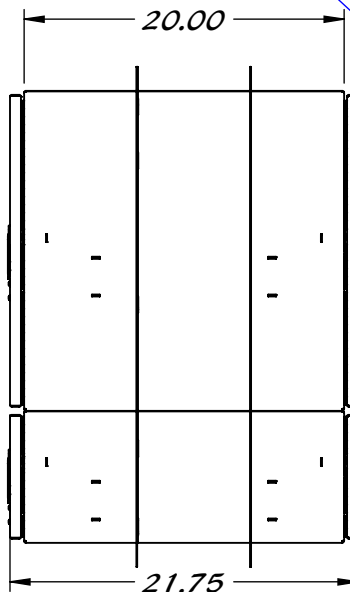

STAINLESS STEEL CONSTRUCTION

MOUNTING HOLES FOR 1/4" SCREW

ADJUSTABLE MOUNTING FLANGES
3" MIN/6" MAX WALL THICKNESS

REMOVABLE SHELF

TEMPERED SAFETY GLASS WINDOW

FLUSH MOUNT LATCH

19.0
INSIDE

20.00

MECHANICALLY INTERLOCKED
ONLY ONE SIDE
CAN BE OPEN
AT ANY TIME