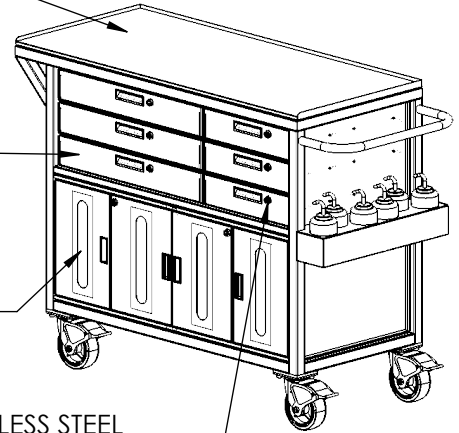

REY1798

PM CART

STAINLESS STEEL
CONSTRUCTION
EXCEPT AS NOTED

ALL DRAWERS AND DOORS LOCKING

.50" UHMW TOP WORK SURFACE

STAINLESS STEEL
LOCKING DRAWERS
WITH PLASTIC LINERS
ON BOTTOM

CLEAR PLASTIC
WINDOWS
IN DOORS

STAINLESS STEEL
LOCKING DRAWERS
WITH PLASTIC LINERS
ON BOTTOM

LOTO
LOCK BAR

0.5 LIP ON 3 SIDES OF TOP

LOTO CARD
HOLDER

LOTO BOX TRAY

6 INCH SWIVEL CASTER
TOTAL LOCK (WHEEL AND SWIVEL
POLYURETHANE WHEEL

BOTTLE HOLDER
FOR 6
500ML BOTTLES