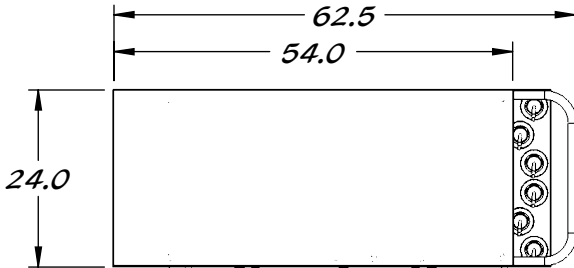

REY1798

PM CART

STAINLESS STEEL
CONSTRUCTION
EXCEPT AS NOTED

ALL DRAWERS AND DOORS LOCKING

.50" UHMW TOP WORK SURFACE

STAINLESS STEEL
LOCKING DRAWERS
WITH PLASTIC LINERS
ON BOTTOM

CLEAR PLASTIC
WINDOWS
IN DOORS

STAINLESS STEEL
LOCKING DRAWERS
WITH PLASTIC LINERS
ON BOTTOM

LOTO
LOCK BAR

0.5 LIP ON 3 SIDES OF TOP

LOTO CARD
HOLDER

LOTO BOX TRAY

6 INCH SWIVEL CASTER
TOTAL LOCK (WHEEL AND SWIVEL
POLYURETHANE WHEEL

BOTTLE HOLDER
FOR 6
500ML BOTTLES