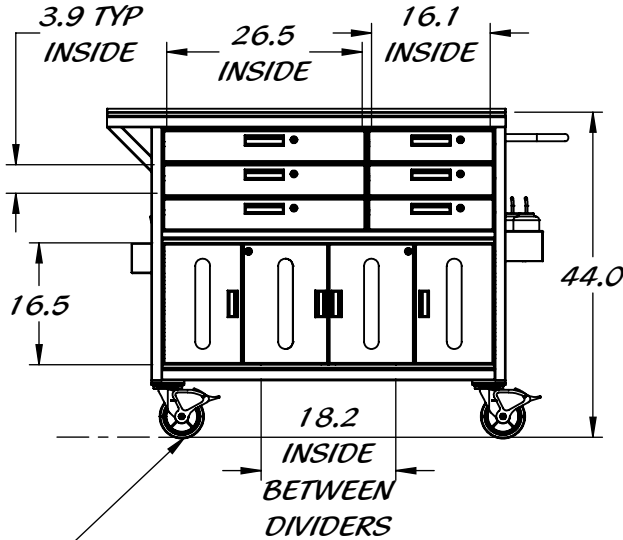

REY1798

PM CART

STAINLESS STEEL
CONSTRUCTION
EXCEPT AS NOTED

ALL DRAWERS AND DOORS LOCKING

.50" UHMW TOP WORK SURFACE

STAINLESS STEEL
LOCKING DRAWERS
WITH PLASTIC LINERS
ON BOTTOM

CLEAR PLASTIC
WINDOWS
IN DOORS

STAINLESS STEEL
LOCKING DRAWERS
WITH PLASTIC LINERS
ON BOTTOM

LOTO
LOCK BAR

0.5 LIP ON 3 SIDES OF TOP

LOTO CARD
HOLDER

LOTO BOX TRAY

6 INCH SWIVEL CASTER
TOTAL LOCK (WHEEL AND SWIVEL
POLYURETHANE WHEEL

BOTTLE HOLDER
FOR 6
500ML BOTTLES