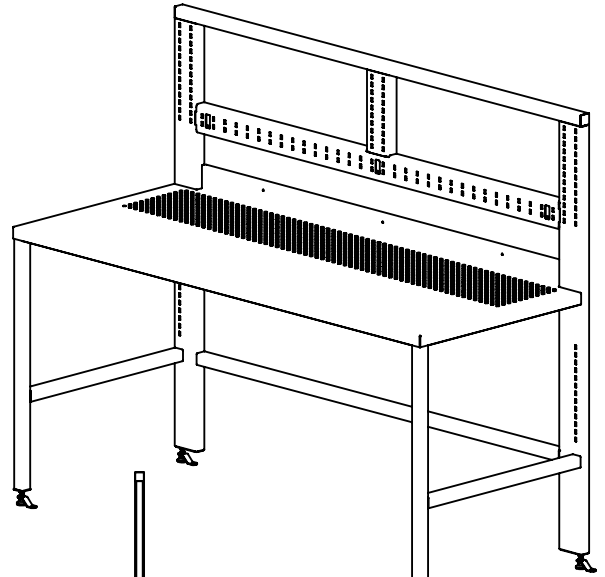

REY1825-BF#####

MODULAR STYLE WORKBENCH

STAINLESS STEEL CONSTRUCTION

LEVELING FEET
W/ TIE DOWNS

FOR CASTERS,
CHANGE "BF" TO "BC"
IN PART NUMBER

STANDARD REYTEK
MODULAR MOUNTING
RAIL.
MODULAR
ACCESSORIES AVAILABLE
FROM REYTEK

TO ORDER, SPECIFY PART NUMBER

FOR EXAMPLE:
REY1825-BF304836 IS A TABLE W/ LEVELERS
30" DEEP, 48" LONG, & 36" HIGH

	L	
	30	
	32	
D	36	H
24	48	30
30	60	32
32	72	36

REY1825-BFDDLLHH