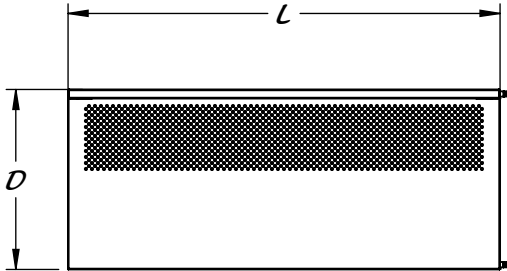

REY1825-BF#####

MODULAR STYLE WORKBENCH

STAINLESS STEEL CONSTRUCTION

LEVELING FEET
W/ TIE DOWNS

FOR CASTERS,
CHANGE "BF" TO "BC"
IN PART NUMBER

STANDARD REYTEK
MODULAR MOUNTING
RAIL.
MODULAR
ACCESSORIES AVAILABLE
FROM REYTEK

TO ORDER, SPECIFY PART NUMBER

FOR EXAMPLE:
REY1825-BF304836 IS A TABLE W/ LEVELERS
30" DEEP, 48" LONG, & 36" HIGH

	L	
	30	
	32	
D	36	H
24	48	30
30	60	32
32	72	36

REY1825-BFDDLLHH