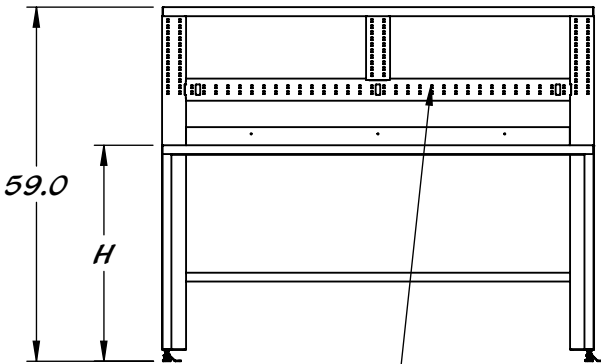

REY1825-BF#####

MODULAR STYLE WORKBENCH

STAINLESS STEEL CONSTRUCTION

LEVELING FEET
W/ TIE DOWNS

FOR CASTERS,
CHANGE "BF" TO "BC"
IN PART NUMBER

STANDARD REYTEK
MODULAR MOUNTING
RAIL.
MODULAR
ACCESSORIES AVAILABLE
FROM REYTEK

TO ORDER, SPECIFY PART NUMBER

FOR EXAMPLE:
REY1825-BF304836 IS A TABLE W/ LEVELERS
30" DEEP, 48" LONG, & 36" HIGH

	L	
	30	
	32	
D	36	H
24	48	30
30	60	32
32	72	36

REY1825-BFDDLLHH