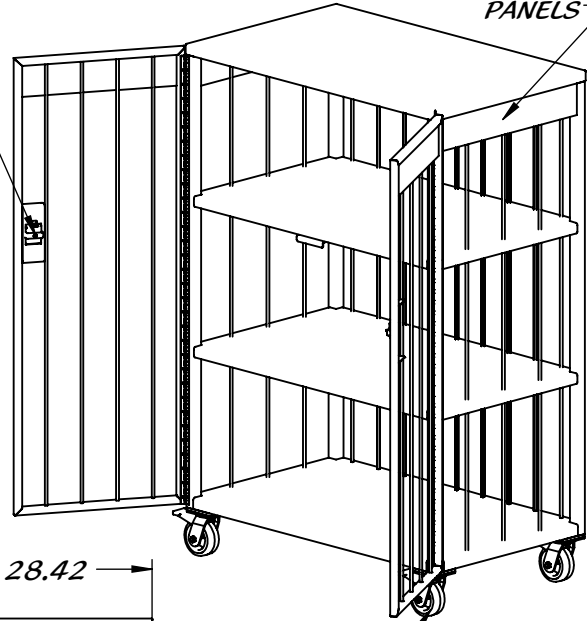

# CAGE CART

STAINLESS STEEL CONSTRUCTION

PUSH TO CLOSE LATCH

48.00

4 X LABEL  
PANELS

28.42

4X LOCKING  
SWIVEL CASTERS

72.00