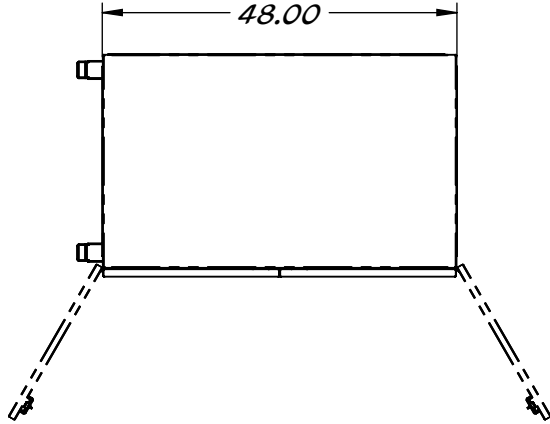

# CAGE CART

STAINLESS STEEL CONSTRUCTION

PUSH TO CLOSE LATCH

48.00

4 X LABEL  
PANELS

28.42

4X LOCKING  
SWIVEL CASTERS

72.00