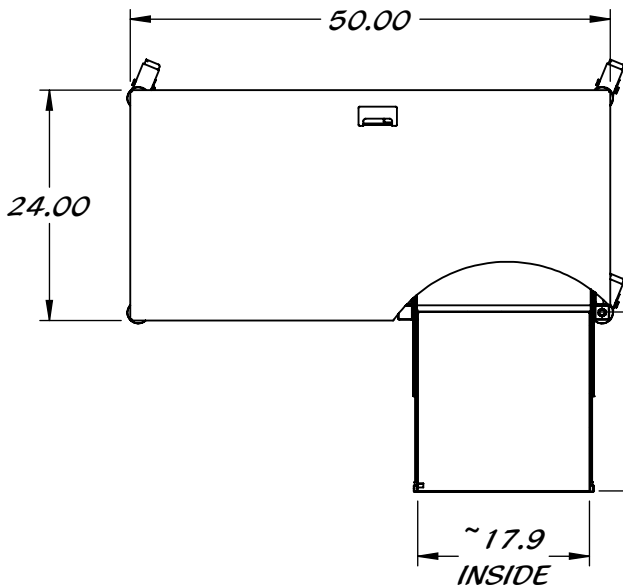

REY1881

Desk w/ Locking Drawers

304 STAINLESS STEEL CONSTRUCTION

CORD MANAGEMENT RAIL,
CORD ACCESS ALL
ALONG ONE SIDE

Property of Reytek Corporation.
Use of this information without the prior consent of Reytek Corporation is strictly forbidden.