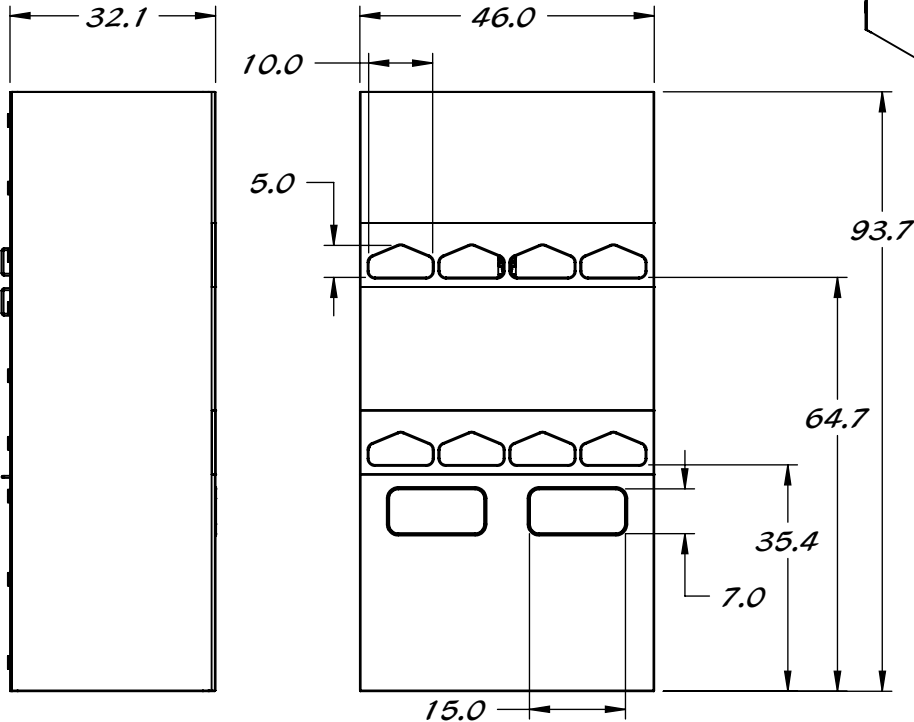

REY1897

GOWN CABINET

REAR DOORS
CLEAR ACRYLIC

SIDE HIDDEN FOR CLARITY

PERFORATED
SHELVES

ACRYLIC
DISPENSER
PANELS

OPENINGS
FOR SOILED
GARMENT
DISPOSAL

**304 STAINLESS STEEL
CONSTRUCTION**