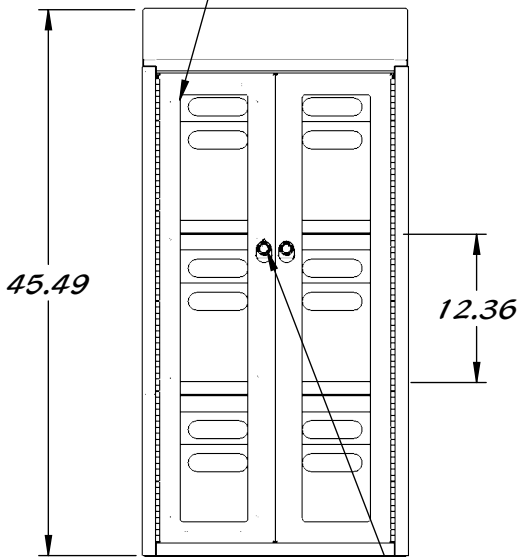

REY1925

WALL MOUNT CABINET w/ BINS

POLYURETHANE
BINS INCLUDED

TEMPERED GLASS
WINDOWS IN DOORS

KEYHOLE SLOTS FOR
1/4" MOUNTING SCREWS

PUSH TO CLOSE LATCHES

15.15
INSIDE