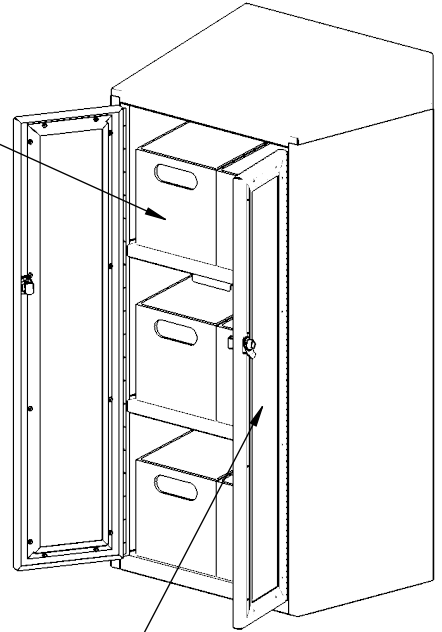

REY1925

WALL MOUNT CABINET w/ BINS

POLYURETHANE
BINS INCLUDED

TEMPERED GLASS
WINDOWS IN DOORS

KEYHOLE SLOTS FOR
1/4" MOUNTING SCREWS

PUSH TO CLOSE LATCHES

15.15
INSIDE