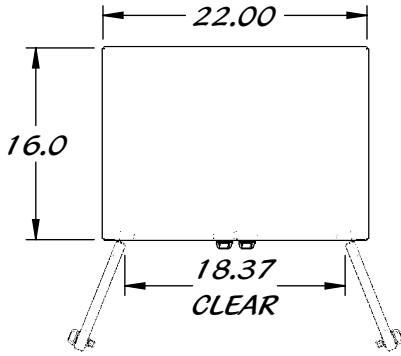

REY1925

WALL MOUNT CABINET w/ BINS

POLYURETHANE
BINS INCLUDED

TEMPERED GLASS
WINDOWS IN DOORS

KEYHOLE SLOTS FOR
1/4" MOUNTING SCREWS

PUSH TO CLOSE LATCHES

15.15
INSIDE