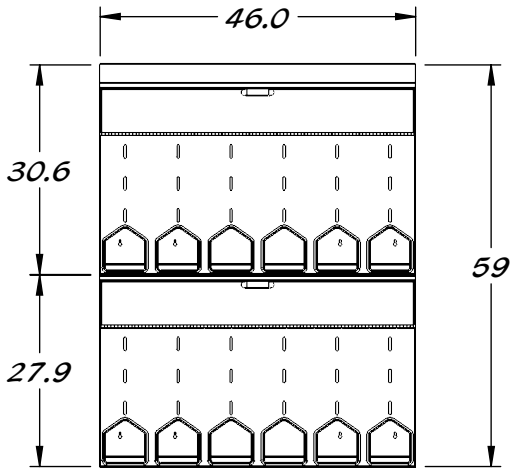

REY1957-690

WALL MOUNT DISPENSER UNITS

ALL STAINLESS STEEL CONSTRUCTION

FRONT FACING DOORS OPEN AND SWING DOWNWARD FOR LOADING CABINETS

WALL MOUNT
DISPENSER CABINET -
UPPER
REY1349-600

WALL MOUNT
DISPENSER CABINET -
LOWER
REY1349-650