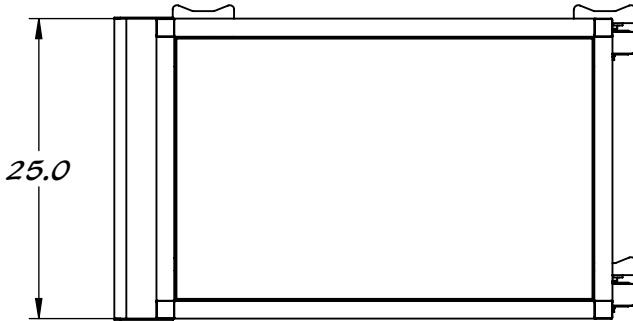

REY1986

INTERNAL PAN CART

ALL STAINLESS CONSTRUCTION

PLASTIC SHEET
LINERS, BOTH SHELVES

LOCKING SWIVEL
CASTERS, ALL WHEELS