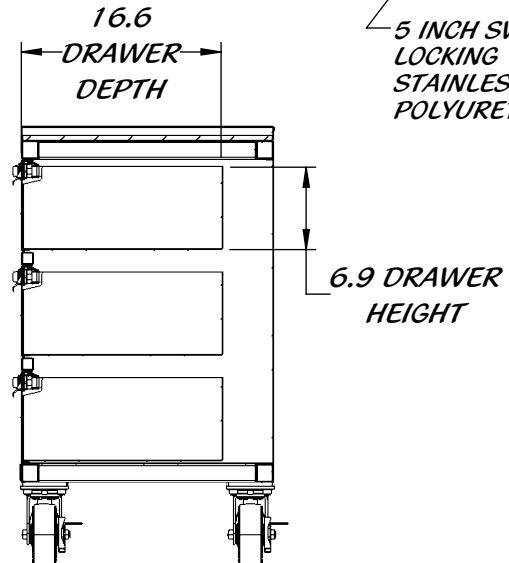

REY1988

6-DRAWER CART

ALL STAINLESS CONSTRUCTION

3/4" LIP ON
THREE SIDES

3/8" THICK
PLASTIC SHEET

PLASTIC
DRAWER PULLS

5 INCH SWIVEL CASTER
LOCKING
STAINLESS STEEL,
POLYURETHANE WHEEL

SECTION C-C