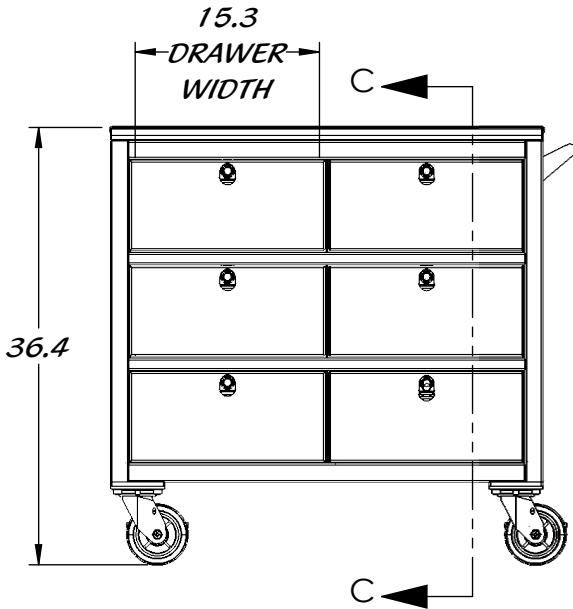

REY1988

6-DRAWER CART

ALL STAINLESS CONSTRUCTION

3/4" LIP ON
THREE SIDES

3/8" THICK
PLASTIC SHEET

PLASTIC
DRAWER PULLS

5 INCH SWIVEL CASTER
LOCKING
STAINLESS STEEL,
POLYURETHANE WHEEL

SECTION C-C