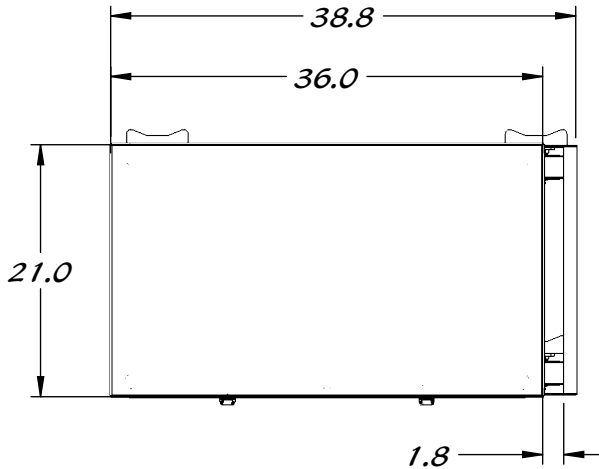

REY1988

6-DRAWER CART

ALL STAINLESS CONSTRUCTION

3/4" LIP ON
THREE SIDES

3/8" THICK
PLASTIC SHEET

PLASTIC
DRAWER PULLS

5 INCH SWIVEL CASTER
LOCKING
STAINLESS STEEL,
POLYURETHANE WHEEL

SECTION C-C