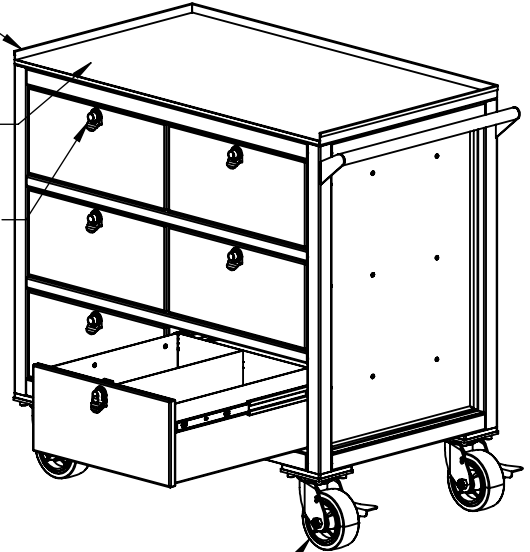

REY1988

6-DRAWER CART

ALL STAINLESS CONSTRUCTION

3/4" LIP ON
THREE SIDES

3/8" THICK
PLASTIC SHEET

PLASTIC
DRAWER PULLS

5 INCH SWIVEL CASTER
LOCKING
STAINLESS STEEL,
POLYURETHANE WHEEL

SECTION C-C