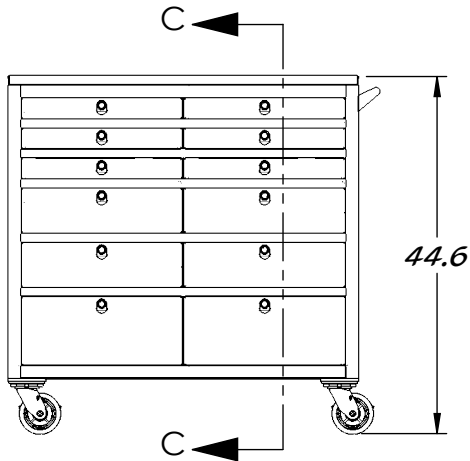

# CART w/ DRAWERS

304 STAINLESS STEEL CONSTRUCTION

1" LIP ON  
THREE SIDES

PLASTIC  
DRAWER PULLS

5 INCH SS SWIVEL CASTER  
LOCKING POLYURETHANE WHEEL

SECTION C-C