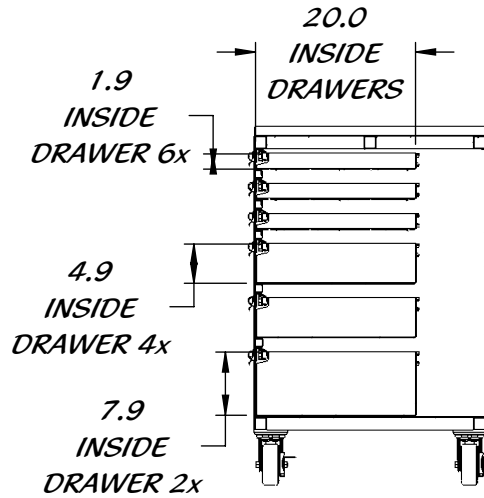

# CART w/ DRAWERS

304 STAINLESS STEEL CONSTRUCTION

1" LIP ON  
THREE SIDES

PLASTIC  
DRAWER PULLS

5 INCH SS SWIVEL CASTER  
LOCKING POLYURETHANE WHEEL

SECTION C-C