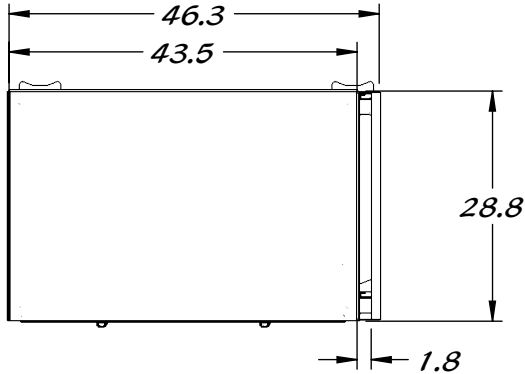

# CART w/ DRAWERS

304 STAINLESS STEEL CONSTRUCTION

1" LIP ON  
THREE SIDES

PLASTIC  
DRAWER PULLS

5 INCH SS SWIVEL CASTER  
LOCKING POLYURETHANE WHEEL

SECTION C-C