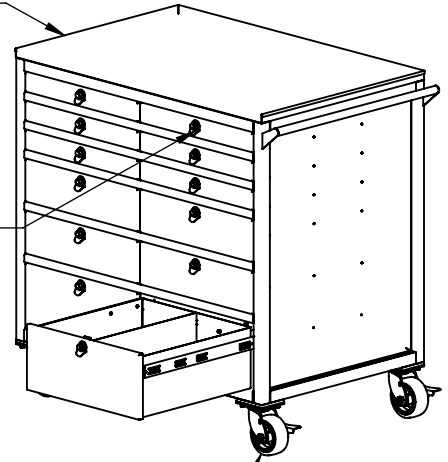

# CART w/ DRAWERS

304 STAINLESS STEEL CONSTRUCTION

1" LIP ON  
THREE SIDES

PLASTIC  
DRAWER PULLS

5 INCH SS SWIVEL CASTER  
LOCKING POLYURETHANE WHEEL

SECTION C-C