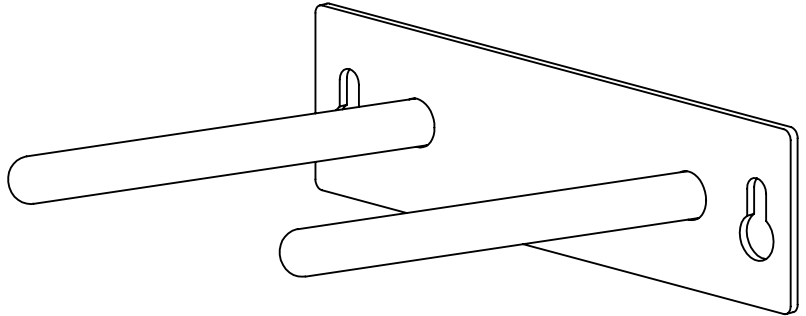

304 STAINLESS STEEL CONSTRUCTION

*1/4" CLEARANCE
HOLES FOR WALL
MOUNTING*