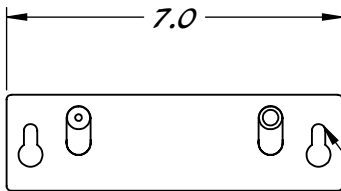

304 STAINLESS STEEL CONSTRUCTION

*1/4" CLEARANCE
HOLES FOR WALL
MOUNTING*