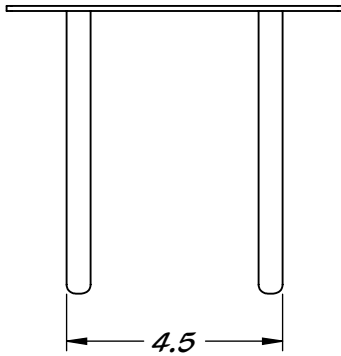

304 STAINLESS STEEL CONSTRUCTION

*1/4" CLEARANCE
HOLES FOR WALL
MOUNTING*