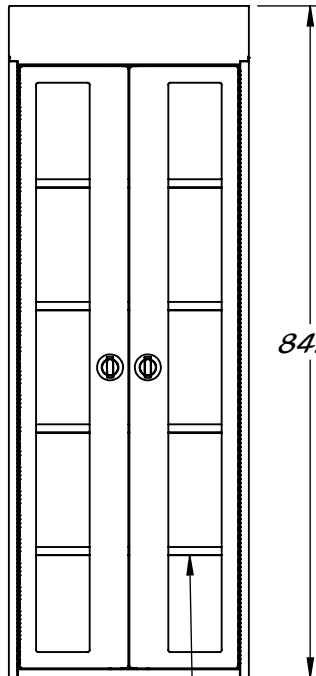

REY2220

GLASS DOOR CABINET

304 STAINLESS STEEL CONSTRUCTION

30.0

84.0

4ea. FIXED SHELVES

24.0

2-POINT LATCHES

TEMPERED GLASS WINDOW
BOTH DOORS

SECURE TO WALL TO
PREVENT TIP HAZARD